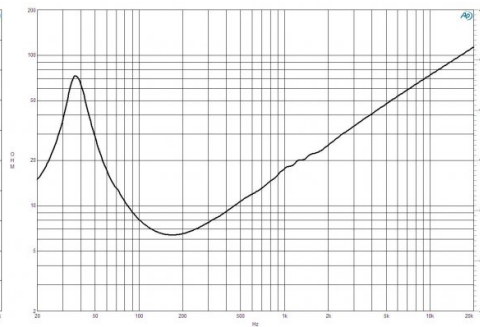

- 2000 W continuous program power capacity
- 100 mm (4 in) copper voice coil
- 35 - 1500 Hz response
- 97 dB sensitivity
- Aluminium demodulating ring allows a very low distortion figure
- Double silicone spider with optimized compliance
- Ventilated voice coil gap for reduced power compression

### SPECIFICATIONS

Nominal Diameter	380 mm (15 in)
Nominal Impedance	8 Ω
Minimum Impedance	6.4 Ω
Nominal Power Handling	1000 W 2 hours test made with continuous pink noise signal within the range Fs-10Fs. Power calculated on rated minimum impedance. Loudspeaker in free air.
Continuous Power Handling	2000 W Power on Continuous Program is defined as 3 dB greater than the Nominal rating.
Sensitivity	97 dB Applied RMS Voltage is set to 2.83 V for 8 ohms Nominal Impedance.
Frequency Range	35 Hz - 1500 Hz
Voice Coil Diameter	100 mm (4 in)
Winding Material	Copper
Former Material	Glass Fibre
Winding Depth	25 mm (1 in)
Magnetic Gap Depth	11 mm (0.43 in)
Flux Density	1.1 T
Woofer Cone Treatment	TWP Waterproof Both Sides

### PARAMETERS

Thiele-Small parameters are measured after a high level 20 Hz sine wave preconditioning test.

Fs	36 Hz
Re	5.1 Ω
Qes	0.31
Qms	4.2
Qts	0.29
Vas	125 dm <sup>3</sup> (4.4 ft <sup>3</sup> )
Sd	855 cm <sup>2</sup> (132.5 in <sup>2</sup> )
η0	2 %
Xmax	10 mm
Xvar	10 mm
Mms	151 g
Bl	25 Tm
Le	2 mH
EBP	116 Hz