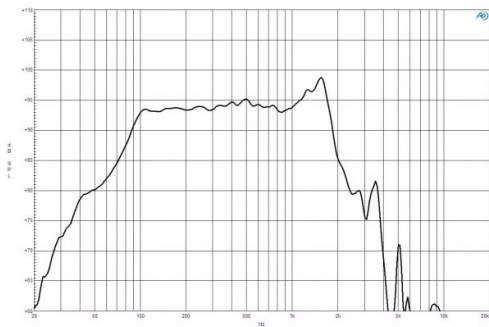

- 2000 W continuous program power capacity
- 100 mm (4 in) copper voice coil
- 35 - 1500 Hz response
- 97 dB sensitivity
- Aluminium demodulating ring allows a very low distortion figure
- Double silicone spider with optimized compliance
- Ventilated voice coil gap for reduced power compression

### SPECIFICATIONS

Nominal Diameter	380 mm (15 in)
Nominal Impedance	8 Ω
Minimum Impedance	6.4 Ω
Nominal Power Handling	1000 W 2 hours test made with continuous pink noise signal within the range Fs-10Fs. Power calculated on rated minimum impedance. Loudspeaker in free air.
Continuous Power Handling	2000 W Power on Continuous Program is defined as 3 dB greater than the Nominal rating.
Sensitivity	97 dB Applied RMS Voltage is set to 2.83 V for 8 ohms Nominal Impedance.
Frequency Range	35 Hz - 1500 Hz
Voice Coil Diameter	100 mm (4 in)
Winding Material	Copper
Former Material	Glass Fibre
Winding Depth	25 mm (1 in)
Magnetic Gap Depth	11 mm (0.43 in)
Flux Density	1.1 T
Woofer Cone Treatment	TWP Waterproof Both Sides

### PARAMETERS

Thiele-Small parameters are measured after a high level 20 Hz sine wave preconditioning test.

Fs	36 Hz
Re	5.1 Ω
Qes	0.31
Qms	4.2
Qts	0.29
Vas	125 dm <sup>3</sup> (4.4 ft <sup>3</sup> )
Sd	855 cm <sup>2</sup> (132.5 in <sup>2</sup> )
η0	2 %
Xmax	10 mm
Xvar	10 mm
Mms	151 g
Bl	25 Tm
Le	2 mH
EBP	116 Hz

### DESIGN

Surround Shape	Triple Roll
Cone Shape	Exponential
Magnet Material	Neodymium Inside Slug
Spider	Double Silicone
Pole Design	T-Pole
Woofer Cone Treatment	TWP Waterproof Both Sides
Recommended Enclosure	114 dm <sup>3</sup> (4 ft <sup>3</sup> )
Recommended Tuning	35 Hz