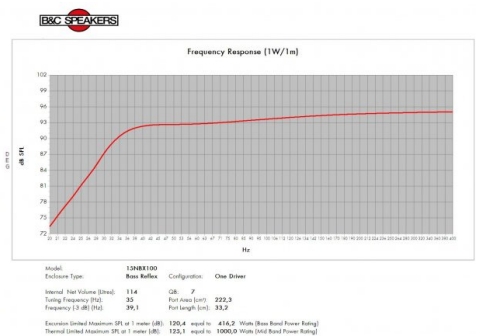

- 2000 W continuous program power capacity
- 100 mm (4 in) copper voice coil
- 35 - 1500 Hz response
- 97 dB sensitivity
- Aluminium demodulating ring allows a very low distortion figure
- Double silicone spider with optimized compliance
- Ventilated voice coil gap for reduced power compression

### SPECIFICATIONS

Nominal Diameter	380 mm (15 in)
Nominal Impedance	8 Ω
Minimum Impedance	6.4 Ω
Nominal Power Handling	1000 W 2 hours test made with continuous pink noise signal within the range Fs-10Fs. Power calculated on rated minimum impedance. Loudspeaker in free air.
Continuous Power Handling	2000 W Power on Continuous Program is defined as 3 dB greater than the Nominal rating.
Sensitivity	97 dB Applied RMS Voltage is set to 2.83 V for 8 ohms Nominal Impedance.
Frequency Range	35 Hz - 1500 Hz
Voice Coil Diameter	100 mm (4 in)
Winding Material	Copper
Former Material	Glass Fibre
Winding Depth	25 mm (1 in)
Magnetic Gap Depth	11 mm (0.43 in)
Flux Density	1.1 T
Woofer Cone Treatment	TWP Waterproof Both Sides

### PARAMETERS

Thiele-Small parameters are measured after a high level 20 Hz sine wave preconditioning test.

Fs	36 Hz
Re	5.1 Ω
Qes	0.31
Qms	4.2
Qts	0.29
Vas	125 dm <sup>3</sup> (4.4 ft <sup>3</sup> )
Sd	855 cm <sup>2</sup> (132.5 in <sup>2</sup> )
η0	2 %
Xmax	10 mm
Xvar	10 mm
Mms	151 g
Bl	25 Tm
Le	2 mH
EBP	116 Hz