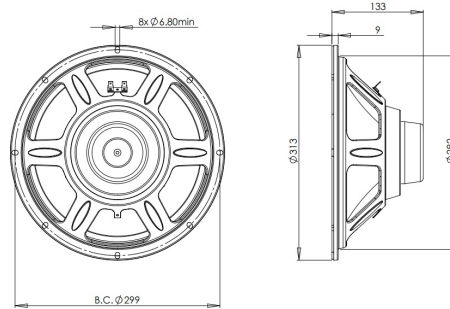

12CL64

8Ω**LF Drivers - 12.0 Inches**

- 500 W continuous program power capacity
- 64 mm (2.5 in) copper voice coil
- 50 - 3000 Hz response
- 98 dB sensitivity

12CL64

LF Drivers- 12.0 Inches

SPECIFICATIONS

Nominal Diameter	320 mm (12.0 in)
Nominal Impedance	8 Ω
Minimum Impedance	6.3 Ω
Nominal Power Handling ¹	250 W
Continuous Power Handling ²	500 W
Sensitivity ³	98.0 dB
Frequency Range	50 - 3000 Hz
Voice Coil Diameter	64 mm (2.5 in)
Winding Material	Copper
Former Material	Glass Fibre
Winding Depth	13.0 mm (0.51 in)
Magnetic Gap Depth	8.0 mm (0.31 in)
Flux Density	1.15 T

DESIGN

Surround Shape	Double Roll
Cone Shape	Exponential
Magnet Material	Neodymium Inside Slug
Spider	Single
Pole Design	Straight Pole
Woofer Cone Treatment	WP Waterproof Front Side
Recommended Enclosure	40.0 dm ³ (1.41 ft ³)
Recommended Tuning	64 Hz

PARAMETERS⁴

Resonance Frequency	52 Hz
Re	5.5 Ω
Qes	0.32
Qms	4.3
Qts	0.3
Vas	64.0 dm ³ (2.25 ft ³)
Sd	522.0 cm ² (80.9 in ²)
η_0	3.4 %
Xmax	\pm 4.5 mm
Xvar	\pm 6.0 mm
Mms	55.0 g
Bl	17.5 Txm
Le	1.1 mH
EBP	162 Hz

MOUNTING AND SHIPPING INFO

Overall Diameter	313 mm (12.32 in)
Bolt Circle Diameter	299 mm (11.77 in)
Baffle Cutout Diameter	282.0 mm (11.1 in)
Depth	133 mm (5.24 in)
Flange and Gasket Thickness	9 mm (0.35 in)
Air Volume Occupied by Driver	2.0 dm ³ (0.07 ft ³)
Net Weight	1.9 kg (4.2 lb)
Shipping Units	1
Shipping Weight	2.8 kg (6.17 lb)
Shipping Box	360x360x200 mm (14.17x14.17x7.87 in)