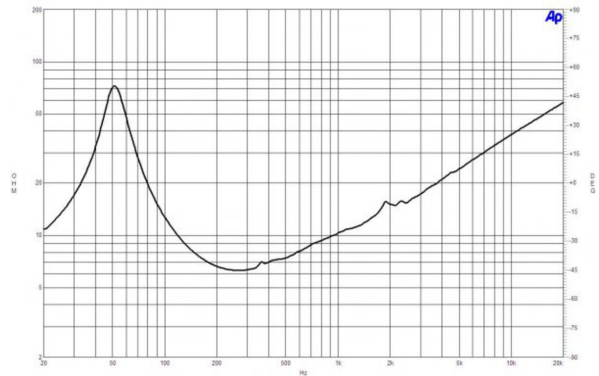

12CL64

8Ω**LF Drivers - 12.0 Inches**

- 500 W continuous program power capacity
- 64 mm (2.5 in) copper voice coil
- 50 - 3000 Hz response
- 98 dB sensitivity

12CL64

LF Drivers- 12.0 Inches

SPECIFICATIONS

Nominal Diameter	320 mm (12.0 in)
Nominal Impedance	8 Ω
Minimum Impedance	6.3 Ω
Nominal Power Handling ¹	250 W
Continuous Power Handling ²	500 W
Sensitivity ³	98.0 dB
Frequency Range	50 - 3000 Hz
Voice Coil Diameter	64 mm (2.5 in)
Winding Material	Copper
Former Material	Glass Fibre
Winding Depth	13.0 mm (0.51 in)
Magnetic Gap Depth	8.0 mm (0.31 in)
Flux Density	1.15 T

DESIGN

Surround Shape	Double Roll
Cone Shape	Exponential
Magnet Material	Neodymium Inside Slug
Spider	Single
Pole Design	Straight Pole
Woofer Cone Treatment	WP Waterproof Front Side
Recommended Enclosure	40.0 dm ³ (1.41 ft ³)
Recommended Tuning	64 Hz

PARAMETERS⁴

Resonance Frequency	52 Hz
Re	5.5 Ω
Qes	0.32
Qms	4.3
Qts	0.3
Vas	64.0 dm ³ (2.25 ft ³)
Sd	522.0 cm ² (80.9 in ²)
η_0	3.4 %
Xmax	\pm 4.5 mm
Xvar	\pm 6.0 mm
Mms	55.0 g
Bl	17.5 Txm
Le	1.1 mH
EBP	162 Hz

SERVICE KIT

Recone kit	RCK12CL648
------------	------------

1. 2 hours test made with continuous pink noise signal within the range Fs-10Fs. Power calculated on rated minimum impedance. Loudspeaker in free air.
2. Power on Continuous Program is defined as 3 dB greater than the Nominal rating.
3. Applied RMS Voltage is set to 2.83 V for 8 ohms Nominal Impedance.
4. Thiele-Small parameters are measured after a high level 20 Hz sine wave preconditioning test.