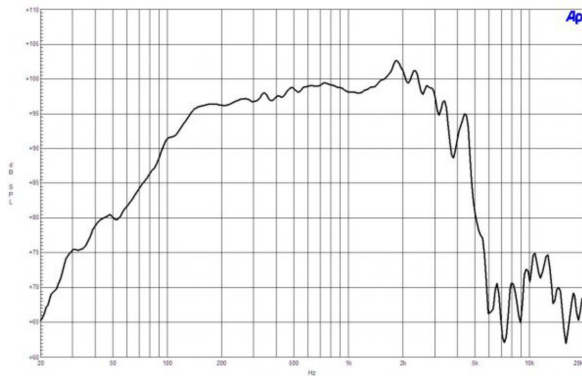

12CL64

8Ω**LF Drivers - 12.0 Inches**

- 500 W continuous program power capacity
- 64 mm (2.5 in) copper voice coil
- 50 - 3000 Hz response
- 98 dB sensitivity

12CL64

LF Drivers- 12.0 Inches

SPECIFICATIONS

Nominal Diameter	320 mm (12.0 in)
Nominal Impedance	8 Ω
Minimum Impedance	6.3 Ω
Nominal Power Handling ¹	250 W
Continuous Power Handling ²	500 W
Sensitivity ³	98.0 dB
Frequency Range	50 - 3000 Hz
Voice Coil Diameter	64 mm (2.5 in)
Winding Material	Copper
Former Material	Glass Fibre
Winding Depth	13.0 mm (0.51 in)
Magnetic Gap Depth	8.0 mm (0.31 in)
Flux Density	1.15 T

DESIGN

Surround Shape	Double Roll
Cone Shape	Exponential
Magnet Material	Neodymium Inside Slug
Spider	Single
Pole Design	Straight Pole
Woofer Cone Treatment	WP Waterproof Front Side
Recommended Enclosure	40.0 dm ³ (1.41 ft ³)
Recommended Tuning	64 Hz

PARAMETERS⁴

Resonance Frequency	52 Hz
Re	5.5 Ω
Qes	0.32
Qms	4.3
Qts	0.3
Vas	64.0 dm ³ (2.25 ft ³)
Sd	522.0 cm ² (80.9 in ²)
η_0	3.4 %
Xmax	\pm 4.5 mm
Xvar	\pm 6.0 mm
Mms	55.0 g
Bl	17.5 Txm
Le	1.1 mH
EBP	162 Hz

SERVICE KIT

Recone kit	RCK12CL648
------------	------------

1. 2 hours test made with continuous pink noise signal within the range Fs-10Fs. Power calculated on rated minimum impedance. Loudspeaker in free air.
2. Power on Continuous Program is defined as 3 dB greater than the Nominal rating.
3. Applied RMS Voltage is set to 2.83 V for 8 ohms Nominal Impedance.
4. Thiele-Small parameters are measured after a high level 20 Hz sine wave preconditioning test.