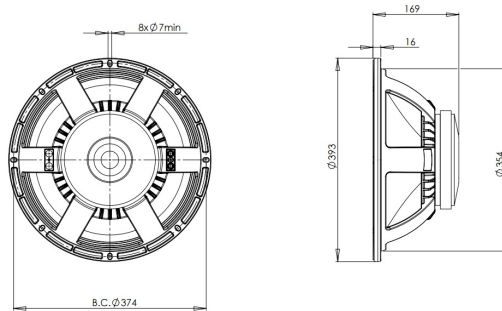

15PLB76

8Ω**LF Drivers - 15.0 Inches**

- 800 W continuous program power capacity
- 76 mm (3 in) copper voice coil
- 40 - 2000 Hz response
- 100 dB sensitivity

15PLB76

LF Drivers- 15.0 Inches

SPECIFICATIONS

Nominal Diameter	380 mm (15.0 in)
Nominal Impedance	8 Ω
Minimum Impedance	6.2 Ω
Nominal Power Handling ¹	400 W
Continuous Power Handling ²	800 W
Sensitivity ³	100.0 dB
Frequency Range	40 - 2000 Hz
Voice Coil Diameter	76 mm (3.0 in)
Winding Material	Copper
Former Material	Glass Fibre
Winding Depth	16.0 mm (0.62 in)
Magnetic Gap Depth	11.0 mm (0.4 in)
Flux Density	1.15 T

DESIGN

Surround Shape	Triple Roll
Cone Shape	Exponential
Magnet Material	Ferrite
Spider	Single
Pole Design	T-Pole
Woofer Cone Treatment	TWP Waterproof Both Sides
Recommended Enclosure	100.0 dm ³ (3.53 ft ³)
Recommended Tuning	50 Hz

MOUNTING AND SHIPPING INFO

Overall Diameter	393 mm (15.5 in)
Bolt Circle Diameter	374 mm (14.7 in)
Baffle Cutout Diameter	354.0 mm (13.9 in)
Depth	169 mm (6.65 in)
Flange and Gasket Thickness	16 mm (0.62 in)
Air Volume Occupied by Driver	5.2 dm ³ (0.18 ft ³)
Net Weight	8.5 kg (18.7 lb)
Shipping Units	1
Shipping Weight	9.8 kg (21.61 lb)
Shipping Box	425x425x224 mm (16.73x16.73x8.82 in)