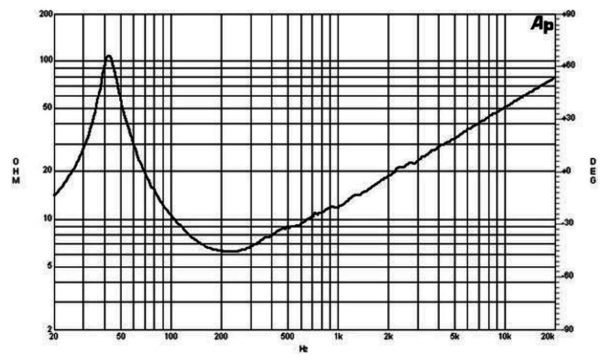

15PLB76

8Ω**LF Drivers - 15.0 Inches**

- 800 W continuous program power capacity
- 76 mm (3 in) copper voice coil
- 40 - 2000 Hz response
- 100 dB sensitivity

15PLB76

LF Drivers- 15.0 Inches

SPECIFICATIONS

Nominal Diameter	380 mm (15.0 in)
Nominal Impedance	8 Ω
Minimum Impedance	6.2 Ω
Nominal Power Handling ¹	400 W
Continuous Power Handling ²	800 W
Sensitivity ³	100.0 dB
Frequency Range	40 - 2000 Hz
Voice Coil Diameter	76 mm (3.0 in)
Winding Material	Copper
Former Material	Glass Fibre
Winding Depth	16.0 mm (0.62 in)
Magnetic Gap Depth	11.0 mm (0.4 in)
Flux Density	1.15 T

PARAMETERS⁴

Resonance Frequency	42 Hz
Re	5.0 Ω
Qes	0.26
Qms	5.9
Qts	0.25
Vas	164.0 dm ³ (5.8 ft ³)
Sd	855.0 cm ² (132.5 in ²)
η _o	4.5 %
X _{max}	± 5.0 mm
X _{var}	± 8.0 mm
M _{ms}	88.0 g
Bl	22.1 Txm
Le	1.3 mH
EBP	161 Hz