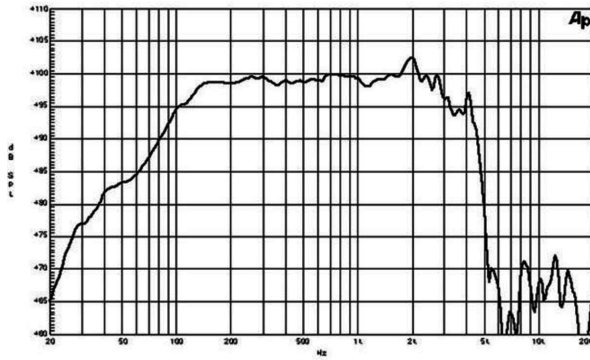

15PLB76

8Ω**LF Drivers - 15.0 Inches**

- 800 W continuous program power capacity
- 76 mm (3 in) copper voice coil
- 40 - 2000 Hz response
- 100 dB sensitivity

15PLB76

LF Drivers- 15.0 Inches

SPECIFICATIONS

Nominal Diameter	380 mm (15.0 in)
Nominal Impedance	8 Ω
Minimum Impedance	6.2 Ω
Nominal Power Handling ¹	400 W
Continuous Power Handling ²	800 W
Sensitivity ³	100.0 dB
Frequency Range	40 - 2000 Hz
Voice Coil Diameter	76 mm (3.0 in)
Winding Material	Copper
Former Material	Glass Fibre
Winding Depth	16.0 mm (0.62 in)
Magnetic Gap Depth	11.0 mm (0.4 in)
Flux Density	1.15 T

PARAMETERS⁴

Resonance Frequency	42 Hz
Re	5.0 Ω
Qes	0.26
Qms	5.9
Qts	0.25
Vas	164.0 dm ³ (5.8 ft ³)
Sd	855.0 cm ² (132.5 in ²)
η _o	4.5 %
X _{max}	± 5.0 mm
X _{var}	± 8.0 mm
M _{ms}	88.0 g
Bl	22.1 Txm
Le	1.3 mH
EBP	161 Hz