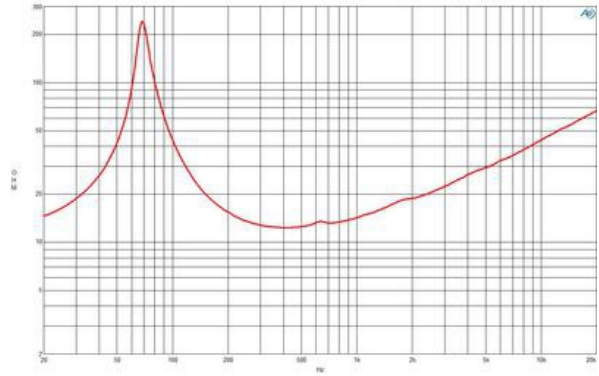

5FG44

16Ω**LF Drivers - 5.0 Inches**

- Capacidad de potencia de programa continuo: 200 W
- Bobina de alambre de cobre: 44 mm (1.7 in)
- Respuesta: 63 - 6000 Hz
- Sensibilidad: 90 dB

5FG44

LF Drivers- 5.0 Inches

SPECIFICATIONS

Nominal Diameter	127 mm (5.0 in)
Nominal Impedance	16 Ω
Minimum Impedance	12.7 Ω
Nominal Power Handling ¹	100 W
Continuous Power Handling ²	200 W
Sensitivity ³	90.0 dB
Frequency Range	70 - 6000 Hz
Voice Coil Diameter	44 mm (1.7 in)
Winding Material	Copper
Former Material	Kapton
Winding Depth	9.0 mm (0.35 in)
Magnetic Gap Depth	6.0 mm (0.25 in)
Flux Density	1.1 T

DESIGN

Surround Shape	Roll
Cone Shape	Exponential
Magnet Material	Ferrite
Spider	Single
Pole Design	T-Pole
Woofer Cone Treatment	WP Waterproof Front Side
Recommended Enclosure	5.0 dm ³ (0.17 ft ³)
Recommended Tuning	70 Hz

PARAMETERS⁴

Resonance Frequency	70 Hz
Re	11.1 Ω
Qes	0.4
Qms	10.5
Qts	0.39
Vas	5.1 dm ³ (0.18 ft ³)
Sd	92.0 cm ² (14.26 in ²)
η_0	0.42 %
Xmax	3.0 mm
Xvar	5.0 mm
Mms	12.0 g
Bl	11.6 Txm
Le	0.8 mH
EBP	175 Hz