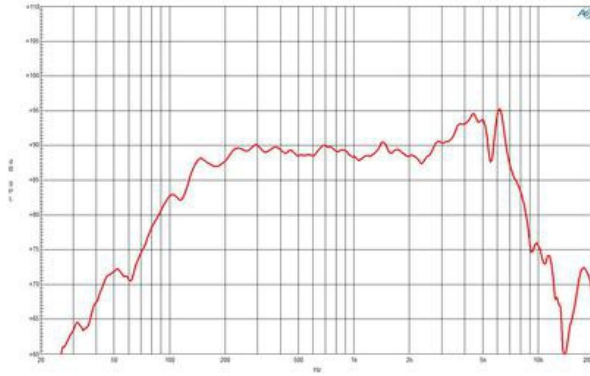

5FG44

16Ω**LF Drivers - 5.0 Inches**

- Capacidad de potencia de programa continuo: 200 W
- Bobina de alambre de cobre: 44 mm (1.7 in)
- Respuesta: 63 - 6000 Hz
- Sensibilidad: 90 dB

5FG44

LF Drivers- 5.0 Inches

SPECIFICATIONS

Nominal Diameter	127 mm (5.0 in)
Nominal Impedance	16 Ω
Minimum Impedance	12.7 Ω
Nominal Power Handling ¹	100 W
Continuous Power Handling ²	200 W
Sensitivity ³	90.0 dB
Frequency Range	70 - 6000 Hz
Voice Coil Diameter	44 mm (1.7 in)
Winding Material	Copper
Former Material	Kapton
Winding Depth	9.0 mm (0.35 in)
Magnetic Gap Depth	6.0 mm (0.25 in)
Flux Density	1.1 T

DESIGN

Surround Shape	Roll
Cone Shape	Exponential
Magnet Material	Ferrite
Spider	Single
Pole Design	T-Pole
Woofer Cone Treatment	WP Waterproof Front Side
Recommended Enclosure	5.0 dm ³ (0.17 ft ³)
Recommended Tuning	70 Hz

SERVICE KIT

Recone kit	RCK005FG4416
------------	--------------

1. 2 hours test made with continuous pink noise signal within the range Fs-10Fs. Power calculated on rated minimum impedance. Loudspeaker in free air.
2. Power on Continuous Program is defined as 3 dB greater than the Nominal rating.
3. Applied RMS Voltage is set to 4V for 16 ohm Nominal Impedance
4. Thiele-Small parameters are measured after a high level 20 Hz sine wave preconditioning test.