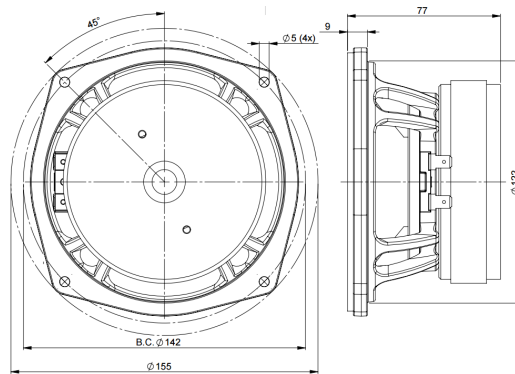

5FG44

16Ω**LF Drivers - 5.0 Inches**

- Capacidad de potencia de programa continuo: 200 W
- Bobina de alambre de cobre: 44 mm (1.7 in)
- Respuesta: 63 - 6000 Hz
- Sensibilidad: 90 dB

5FG44

LF Drivers- 5.0 Inches

SPECIFICATIONS

Nominal Diameter	127 mm (5.0 in)
Nominal Impedance	16 Ω
Minimum Impedance	12.7 Ω
Nominal Power Handling ¹	100 W
Continuous Power Handling ²	200 W
Sensitivity ³	90.0 dB
Frequency Range	70 - 6000 Hz
Voice Coil Diameter	44 mm (1.7 in)
Winding Material	Copper
Former Material	Kapton
Winding Depth	9.0 mm (0.35 in)
Magnetic Gap Depth	6.0 mm (0.25 in)
Flux Density	1.1 T

DESIGN

Surround Shape	Roll
Cone Shape	Exponential
Magnet Material	Ferrite
Spider	Single
Pole Design	T-Pole
Woofer Cone Treatment	WP Waterproof Front Side
Recommended Enclosure	5.0 dm ³ (0.17 ft ³)
Recommended Tuning	70 Hz

MOUNTING AND SHIPPING INFO

Overall Diameter	155 mm (6.1 in)
Bolt Circle Diameter	142 mm (5.6 in)
Baffle Cutout Diameter	122.0 mm (4.8 in)
Depth	77 mm (3.03 in)
Flange and Gasket Thickness	9 mm (0.35 in)
Air Volume Occupied by Driver	0.5 dm ³ (0.02 ft ³)
Net Weight	1.6 kg (3.53 lb)
Shipping Units	1
Shipping Weight	1.8 kg (3.97 lb)
Shipping Box	210x210x125 mm (8.27x8.27x4.92 in)