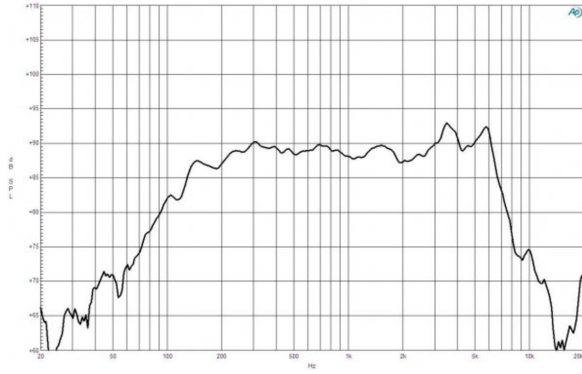

5FG44

8Ω**LF Drivers - 5.0 Inches**

- 200 W continuous program power capacity
- 44 mm (1.7 in) copper voice coil
- 63 - 6000 Hz response
- 92 dB sensitivity

5FG44

LF Drivers- 5.0 Inches

SPECIFICATIONS

Nominal Diameter	127 mm (5.0 in)
Nominal Impedance	8 Ω
Minimum Impedance	6.5 Ω
Nominal Power Handling ¹	100 W
Continuous Power Handling ²	200 W
Sensitivity ³	92.0 dB
Frequency Range	63 - 6000 Hz
Voice Coil Diameter	44 mm (1.7 in)
Winding Material	Copper
Former Material	Kapton
Winding Depth	9.0 mm (0.35 in)
Magnetic Gap Depth	6.0 mm (0.25 in)
Flux Density	1.1 T

DESIGN

Surround Shape	Roll
Cone Shape	Exponential
Magnet Material	Ferrite
Spider	Single
Pole Design	T-Pole
Woofer Cone Treatment	WP Waterproof Front Side
Recommended Enclosure	5.0 dm ³ (0.17 ft ³)
Recommended Tuning	70 Hz

PARAMETERS⁴

Resonance Frequency	63 Hz
Re	5.8 Ω
Qes	0.3
Qms	10.0
Qts	0.27
Vas	6.3 dm ³ (0.22 ft ³)
Sd	95.0 cm ² (14.7 in ²)
η _o	0.55 %
X _{max}	± 3.0 mm
X _{var}	± 5.0 mm
M _{ms}	12.0 g
Bl	10.0 Txm
Le	0.8 mH
EBP	210 Hz

SERVICE KIT

Recone kit	RCK005FG448
------------	-------------

1. 2 hours test made with continuous pink noise signal within the range Fs-10Fs. Power calculated on rated minimum impedance. Loudspeaker in free air.
2. Power on Continuous Program is defined as 3 dB greater than the Nominal rating.
3. Applied RMS Voltage is set to 2.83 V for 8 ohms Nominal Impedance.
4. Thiele-Small parameters are measured after a high level 20 Hz sine wave preconditioning test.