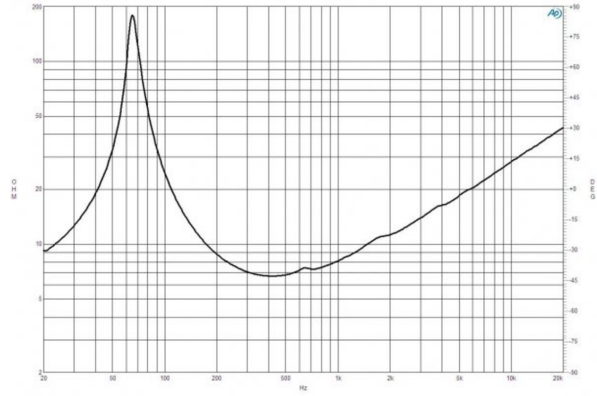

5FG44

8Ω**LF Drivers - 5.0 Inches**

- 200 W continuous program power capacity
- 44 mm (1.7 in) copper voice coil
- 63 - 6000 Hz response
- 92 dB sensitivity

5FG44

LF Drivers- 5.0 Inches

SPECIFICATIONS

Nominal Diameter	127 mm (5.0 in)
Nominal Impedance	8 Ω
Minimum Impedance	6.5 Ω
Nominal Power Handling ¹	100 W
Continuous Power Handling ²	200 W
Sensitivity ³	92.0 dB
Frequency Range	63 - 6000 Hz
Voice Coil Diameter	44 mm (1.7 in)
Winding Material	Copper
Former Material	Kapton
Winding Depth	9.0 mm (0.35 in)
Magnetic Gap Depth	6.0 mm (0.25 in)
Flux Density	1.1 T

DESIGN

Surround Shape	Roll
Cone Shape	Exponential
Magnet Material	Ferrite
Spider	Single
Pole Design	T-Pole
Woofer Cone Treatment	WP Waterproof Front Side
Recommended Enclosure	5.0 dm ³ (0.17 ft ³)
Recommended Tuning	70 Hz

PARAMETERS⁴

Resonance Frequency	63 Hz
Re	5.8 Ω
Qes	0.3
Qms	10.0
Qts	0.27
Vas	6.3 dm ³ (0.22 ft ³)
Sd	95.0 cm ² (14.7 in ²)
η _o	0.55 %
X _{max}	± 3.0 mm
X _{var}	± 5.0 mm
M _{ms}	12.0 g
Bl	10.0 Txm
Le	0.8 mH
EBP	210 Hz

SERVICE KIT

Recone kit	RCK005FG448
------------	-------------

1. 2 hours test made with continuous pink noise signal within the range Fs-10Fs. Power calculated on rated minimum impedance. Loudspeaker in free air.
2. Power on Continuous Program is defined as 3 dB greater than the Nominal rating.
3. Applied RMS Voltage is set to 2.83 V for 8 ohms Nominal Impedance.
4. Thiele-Small parameters are measured after a high level 20 Hz sine wave preconditioning test.