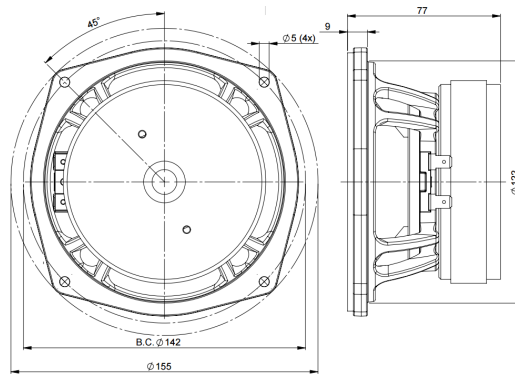

5FG44

8Ω**LF Drivers - 5.0 Inches**

- 200 W continuous program power capacity
- 44 mm (1.7 in) copper voice coil
- 63 - 6000 Hz response
- 92 dB sensitivity

5FG44

LF Drivers- 5.0 Inches

SPECIFICATIONS

Nominal Diameter	127 mm (5.0 in)
Nominal Impedance	8 Ω
Minimum Impedance	6.5 Ω
Nominal Power Handling ¹	100 W
Continuous Power Handling ²	200 W
Sensitivity ³	92.0 dB
Frequency Range	63 - 6000 Hz
Voice Coil Diameter	44 mm (1.7 in)
Winding Material	Copper
Former Material	Kapton
Winding Depth	9.0 mm (0.35 in)
Magnetic Gap Depth	6.0 mm (0.25 in)
Flux Density	1.1 T

DESIGN

Surround Shape	Roll
Cone Shape	Exponential
Magnet Material	Ferrite
Spider	Single
Pole Design	T-Pole
Woofer Cone Treatment	WP Waterproof Front Side
Recommended Enclosure	5.0 dm ³ (0.17 ft ³)
Recommended Tuning	70 Hz

PARAMETERS⁴

Resonance Frequency	63 Hz
Re	5.8 Ω
Qes	0.3
Qms	10.0
Qts	0.27
Vas	6.3 dm ³ (0.22 ft ³)
Sd	95.0 cm ² (14.7 in ²)
η _o	0.55 %
X _{max}	± 3.0 mm
X _{var}	± 5.0 mm
M _{ms}	12.0 g
Bl	10.0 Txm
Le	0.8 mH
EBP	210 Hz

MOUNTING AND SHIPPING INFO

Overall Diameter	155 mm (6.1 in)
Bolt Circle Diameter	142 mm (5.6 in)
Baffle Cutout Diameter	122.0 mm (4.8 in)
Depth	77 mm (3.03 in)
Flange and Gasket Thickness	9 mm (0.35 in)
Air Volume Occupied by Horn	0.5 dm ³ (0.02 ft ³)
Net Weight	1.6 kg (3.53 lb)
Shipping Units	1
Shipping Weight	1.8 kg (3.97 lb)
Shipping Box	210x210x125 mm (8.27x8.27x4.92 in)