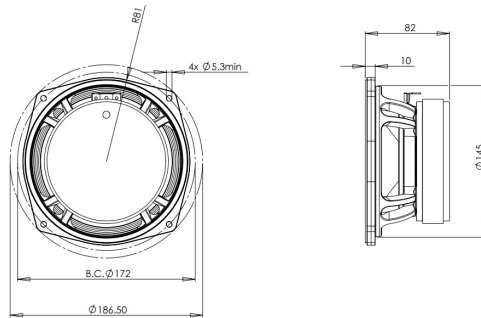

# 6MD38

**8Ω****LF Drivers** - 6.5 Inches

- 240 W continuous program power capacity
- 38 mm (1.5 in) aluminium voice coil
- 130 - 6000 Hz response
- 96 dB sensitivity

## SPECIFICATIONS

Nominal Diameter	170 mm (6.5 in)
Nominal Impedance	8 $\Omega$
Minimum Impedance	6.5 $\Omega$
Nominal Power Handling <sup>1</sup>	120 W
Continuous Power Handling <sup>2</sup>	240 W
Sensitivity <sup>3</sup>	96.0 dB
Frequency Range	130 - 6000 Hz
Voice Coil Diameter	38 mm (1.5 in)
Winding Material	Aluminium
Former Material	Glass Fibre
Winding Depth	9.0 mm (0.35 in)
Magnetic Gap Depth	6.0 mm (0.25 in)
Flux Density	1.4 T

## PARAMETERS<sup>4</sup>

Resonance Frequency	130 Hz
Re	5.7 $\Omega$
Qes	0.49
Qms	3.7
Qts	0.44
Vas	3.0 dm <sup>3</sup> (0.1 ft <sup>3</sup> )
Sd	132.0 cm <sup>2</sup> (20.5 in <sup>2</sup> )
$\eta_0$	1.4 %
Xmax	$\pm$ 2.0 mm
Xvar	$\pm$ 4.5 mm
Mms	12.0 g
Bl	10.5 Txm
Le	0.25 mH
EBP	265 Hz

## MOUNTING AND SHIPPING INFO

Overall Diameter	187 mm (7.4 in)
Bolt Circle Diameter	172 mm (6.7 in)
Baffle Cutout Diameter	145.0 mm (5.7 in)
Depth	82 mm (3.2 in)
Flange and Gasket Thickness	9 mm (0.35 in)
Air Volume Occupied by Horn	0.8 dm <sup>3</sup> (0.03 ft <sup>3</sup> )
Net Weight	2.2 kg (4.8 lb)
Shipping Units	1
Shipping Weight	2.4 kg (5.29 lb)
Shipping Box	210x210x125 mm (8.27x8.27x4.92 in)