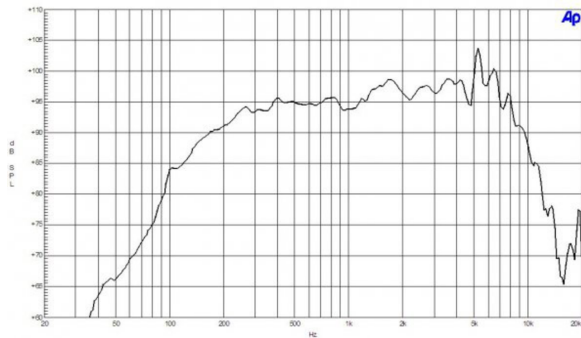

# 6MD38

**8Ω****LF Drivers** - 6.5 Inches

- 240 W continuous program power capacity
- 38 mm (1.5 in) aluminium voice coil
- 130 - 6000 Hz response
- 96 dB sensitivity

## SPECIFICATIONS

Nominal Diameter	170 mm (6.5 in)
Nominal Impedance	8 $\Omega$
Minimum Impedance	6.5 $\Omega$
Nominal Power Handling <sup>1</sup>	120 W
Continuous Power Handling <sup>2</sup>	240 W
Sensitivity <sup>3</sup>	96.0 dB
Frequency Range	130 - 6000 Hz
Voice Coil Diameter	38 mm (1.5 in)
Winding Material	Aluminium
Former Material	Glass Fibre
Winding Depth	9.0 mm (0.35 in)
Magnetic Gap Depth	6.0 mm (0.25 in)
Flux Density	1.4 T

## PARAMETERS<sup>4</sup>

Resonance Frequency	130 Hz
Re	5.7 $\Omega$
Qes	0.49
Qms	3.7
Qts	0.44
Vas	3.0 dm <sup>3</sup> (0.1 ft <sup>3</sup> )
Sd	132.0 cm <sup>2</sup> (20.5 in <sup>2</sup> )
$\eta_0$	1.4 %
Xmax	$\pm$ 2.0 mm
Xvar	$\pm$ 4.5 mm
Mms	12.0 g
Bl	10.5 Txm
Le	0.25 mH
EBP	265 Hz