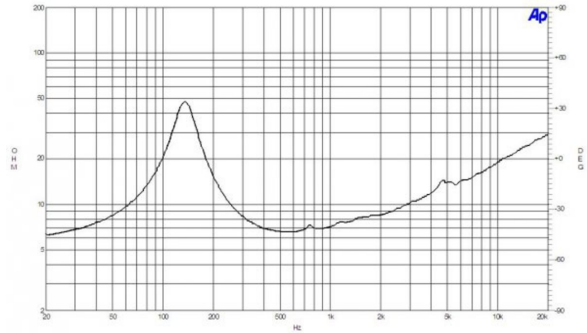

## SPECIFICATIONS

Nominal Diameter	170 mm (6.5 in)
Nominal Impedance	8 $\Omega$
Minimum Impedance	6.5 $\Omega$
Nominal Power Handling <sup>1</sup>	120 W
Continuous Power Handling <sup>2</sup>	240 W
Sensitivity <sup>3</sup>	96.0 dB
Frequency Range	130 - 6000 Hz
Voice Coil Diameter	38 mm (1.5 in)
Winding Material	Aluminium
Former Material	Glass Fibre
Winding Depth	9.0 mm (0.35 in)
Magnetic Gap Depth	6.0 mm (0.25 in)
Flux Density	1.4 T

## PARAMETERS<sup>4</sup>

Resonance Frequency	130 Hz
Re	5.7 $\Omega$
Qes	0.49
Qms	3.7
Qts	0.44
Vas	3.0 dm <sup>3</sup> (0.1 ft <sup>3</sup> )
Sd	132.0 cm <sup>2</sup> (20.5 in <sup>2</sup> )
$\eta_0$	1.4 %
Xmax	$\pm$ 2.0 mm
Xvar	$\pm$ 4.5 mm
Mms	12.0 g
Bl	10.5 Txm
Le	0.25 mH
EBP	265 Hz