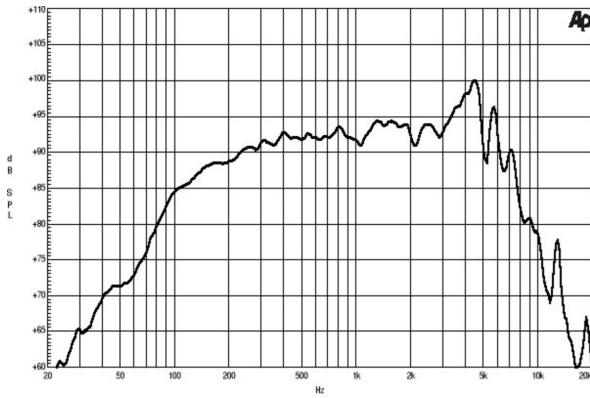

6PS38

8Ω**LF Drivers** - 6.5 Inches

- 300W continuous power capacity
- 38 mm (1.5 in) aluminium voice coil
- 75 - 5000 Hz frequency response
- 94 dB sensitivity

6PS38

LF Drivers- 6.5 Inches

SPECIFICATIONS

Nominal Diameter	170 mm (6.69 in)
Nominal Impedance	8 Ω
Minimum Impedance	6.6 Ω
Nominal Power Handling ¹	150 W
Continuous Power Handling ²	300 W
Sensitivity ³	94.0 dB
Frequency Range	75 - 5000 Hz
Voice Coil Diameter	38 mm (1.5 in)
Winding Material	Aluminium
Former Material	Glass Fibre
Winding Depth	12.0 mm (0.49 in)
Magnetic Gap Depth	6.0 mm (0.24 in)
Flux Density	1.4 T

DESIGN

Surround Shape	Roll
Cone Shape	Radial
Magnet Material	Ferrite
Spider	Single
Pole Design	Straight Pole
Woofer Cone Treatment	WP Waterproof Front Side
Recommended Enclosure	9.0 dm ³ (0.32 ft ³)
Recommended Tuning	80 Hz

PARAMETERS⁴

Resonance Frequency	75 Hz
Re	5.4 Ω
Qes	0.31
Qms	11.7
Qts	0.3
Vas	8.0 dm ³ (0.28 ft ³)
Sd	132.0 cm ² (20.46 in ²)
η _o	1.0 %
X _{max}	± 6.0 mm
X _{var}	± 7.5 mm
M _{ms}	14.0 g
Bl	10.8 Txm
Le	0.6 mH
EBP	241 Hz

SERVICE KIT

Recone kit	RCK06PS388
------------	------------

- 2 hours test made with continuous pink noise signal within the range Fs-10Fs. Power calculated on rated minimum impedance. Loudspeaker in free air.
- Power on Continuous Program is defined as 3 dB greater than the Nominal rating.
- Applied RMS Voltage is set to 2.83 V for 8 ohms Nominal Impedance.
- Thiele-Small parameters are measured after a high level 20 Hz sine wave preconditioning test.