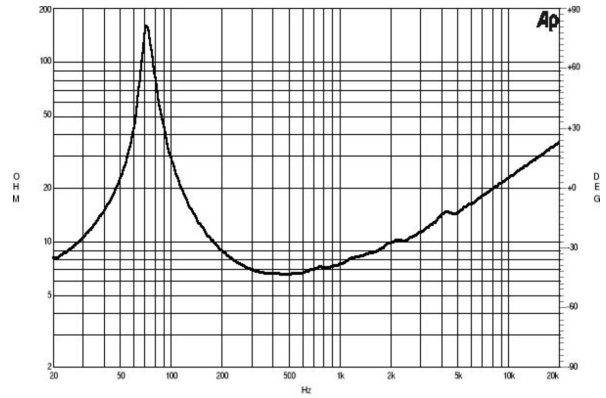

6PS38

8Ω**LF Drivers** - 6.5 Inches

- 300W continuous power capacity
- 38 mm (1.5 in) aluminium voice coil
- 75 - 5000 Hz frequency response
- 94 dB sensitivity

6PS38

LF Drivers- 6.5 Inches

SPECIFICATIONS

Nominal Diameter	170 mm (6.69 in)
Nominal Impedance	8 Ω
Minimum Impedance	6.6 Ω
Nominal Power Handling ¹	150 W
Continuous Power Handling ²	300 W
Sensitivity ³	94.0 dB
Frequency Range	75 - 5000 Hz
Voice Coil Diameter	38 mm (1.5 in)
Winding Material	Aluminium
Former Material	Glass Fibre
Winding Depth	12.0 mm (0.49 in)
Magnetic Gap Depth	6.0 mm (0.24 in)
Flux Density	1.4 T

DESIGN

Surround Shape	Roll
Cone Shape	Radial
Magnet Material	Ferrite
Spider	Single
Pole Design	Straight Pole
Woofer Cone Treatment	WP Waterproof Front Side
Recommended Enclosure	9.0 dm ³ (0.32 ft ³)
Recommended Tuning	80 Hz

PARAMETERS⁴

Resonance Frequency	75 Hz
Re	5.4 Ω
Qes	0.31
Qms	11.7
Qts	0.3
Vas	8.0 dm ³ (0.28 ft ³)
Sd	132.0 cm ² (20.46 in ²)
η _o	1.0 %
X _{max}	± 6.0 mm
X _{var}	± 7.5 mm
M _{ms}	14.0 g
Bl	10.8 Txm
Le	0.6 mH
EBP	241 Hz

SERVICE KIT

Recone kit	RCK06PS388
------------	------------

- 2 hours test made with continuous pink noise signal within the range Fs-10Fs. Power calculated on rated minimum impedance. Loudspeaker in free air.
- Power on Continuous Program is defined as 3 dB greater than the Nominal rating.
- Applied RMS Voltage is set to 2.83 V for 8 ohms Nominal Impedance.
- Thiele-Small parameters are measured after a high level 20 Hz sine wave preconditioning test.