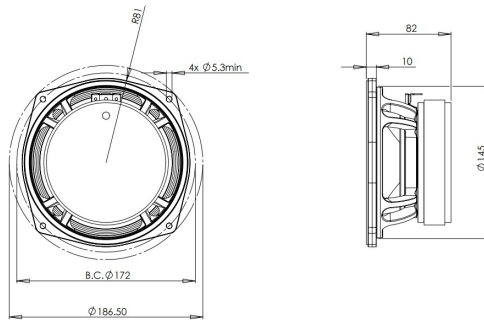

6PS38

8Ω**LF Drivers** - 6.5 Inches

- 300W continuous power capacity
- 38 mm (1.5 in) aluminium voice coil
- 75 - 5000 Hz frequency response
- 94 dB sensitivity

6PS38

LF Drivers- 6.5 Inches

SPECIFICATIONS

Nominal Diameter	170 mm (6.69 in)
Nominal Impedance	8 Ω
Minimum Impedance	6.6 Ω
Nominal Power Handling ¹	150 W
Continuous Power Handling ²	300 W
Sensitivity ³	94.0 dB
Frequency Range	75 - 5000 Hz
Voice Coil Diameter	38 mm (1.5 in)
Winding Material	Aluminium
Former Material	Glass Fibre
Winding Depth	12.0 mm (0.49 in)
Magnetic Gap Depth	6.0 mm (0.24 in)
Flux Density	1.4 T

DESIGN

Surround Shape	Roll
Cone Shape	Radial
Magnet Material	Ferrite
Spider	Single
Pole Design	Straight Pole
Woofer Cone Treatment	WP Waterproof Front Side
Recommended Enclosure	9.0 dm ³ (0.32 ft ³)
Recommended Tuning	80 Hz

PARAMETERS⁴

Resonance Frequency	75 Hz
Re	5.4 Ω
Qes	0.31
Qms	11.7
Qts	0.3
Vas	8.0 dm ³ (0.28 ft ³)
Sd	132.0 cm ² (20.46 in ²)
η _o	1.0 %
X _{max}	± 6.0 mm
X _{var}	± 7.5 mm
M _{ms}	14.0 g
Bl	10.8 Txm
Le	0.6 mH
EBP	241 Hz

MOUNTING AND SHIPPING INFO

Overall Diameter	187 mm (7.36 in)
Bolt Circle Diameter	172 mm (6.77 in)
Baffle Cutout Diameter	145.0 mm (5.71 in)
Depth	82 mm (3.23 in)
Flange and Gasket Thickness	9 mm (0.35 in)
Air Volume Occupied by Driver	0.8 dm ³ (0.03 ft ³)
Net Weight	2.2 kg (4.85 lb)
Shipping Units	1
Shipping Weight	2.4 kg (5.29 lb)
Shipping Box	210x210x125 mm (8.27x8.27x4.92 in)