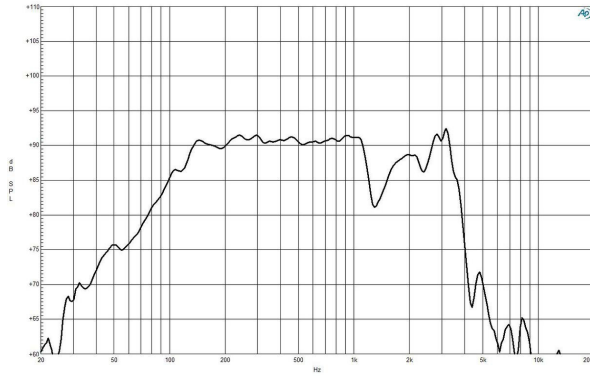

8FG64

8Ω**LF Drivers - 8.0 Inches**

- 600 W continuous program power capacity
- 64 mm (2.5 in) copper voice coil
- 50 - 3000 Hz response
- 92 dB sensitivity
- Aluminium demodulating ring allows a very low distortion figure

8FG64

LF Drivers- 8.0 Inches

SPECIFICATIONS

Nominal Diameter	200 mm (8.0 in)
Nominal Impedance	8 Ω
Minimum Impedance	6.7 Ω
Nominal Power Handling ¹	300 W
Continuous Power Handling ²	600 W
Sensitivity ³	92.0 dB
Frequency Range	50 - 3000 Hz
Voice Coil Diameter	64 mm (2.52 in)
Winding Material	Copper
Former Material	Glass Fibre
Winding Depth	19.0 mm (0.75 in)
Magnetic Gap Depth	10.0 mm (0.39 in)
Flux Density	0.9 T

PARAMETERS⁴

Resonance Frequency	51 Hz
Re	5.8 Ω
Qes	0.32
Qms	10.1
Qts	0.31
Vas	15.0 dm ³ (0.53 ft ³)
Sd	220.0 cm ² (34.1 in ²)
η_0	0.7 %
Xmax	\pm 7.0 mm
Xvar	\pm 8.0 mm
Mms	41.0 g
Bl	15.8 Txm
Le	1.7 mH
EBP	159 Hz

SERVICE KIT

Recone kit	RCK008FG648
------------	-------------

1. 2 hours test made with continuous pink noise signal within the range Fs-10Fs. Power calculated on rated minimum impedance. Loudspeaker in free air.
2. Power on Continuous Program is defined as 3 dB greater than the Nominal rating.
3. Applied RMS Voltage is set to 2.83 V for 8 ohms Nominal Impedance.
4. Thiele-Small parameters are measured after a high level 20 Hz sine wave preconditioning test.