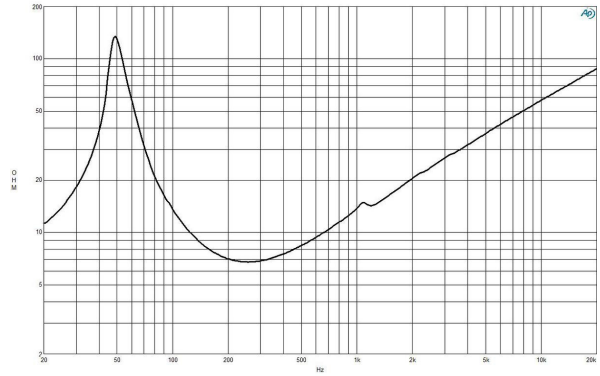

8FG64

LF Drivers- 8.0 Inches

SPECIFICATIONS

Nominal Diameter	200 mm (8.0 in)
Nominal Impedance	8 Ω
Minimum Impedance	6.7 Ω
Nominal Power Handling¹	300 W
Continuous Power Handling²	600 W
Sensitivity³	92.0 dB
Frequency Range	50 - 3000 Hz
Voice Coil Diameter	64 mm (2.52 in)
Winding Material	Copper
Former Material	Glass Fibre
Winding Depth	19.0 mm (0.75 in)
Magnetic Gap Depth	10.0 mm (0.39 in)
Flux Density	0.9 T

DESIGN

Surround Shape	Roll
Cone Shape	Radial
Magnet Material	Ferrite
Spider	Single
Pole Design	T-Pole
Woofer Cone Treatment	WP Waterproof Front Side
Recommended Enclosure	16.0 dm³ (0.57 ft³)
Recommended Tuning	50 Hz

PARAMETERS⁴

Resonance Frequency	51 Hz
Re	5.8 Ω
Qes	0.32
Qms	10.1
Qts	0.31
Vas	15.0 dm³ (0.53 ft³)
Sd	220.0 cm² (34.1 in²)
η_0	0.7 %
Xmax	$\pm$ 7.0 mm
Xvar	$\pm$ 8.0 mm
Mms	41.0 g
Bl	15.8 Txm
Le	1.7 mH
EBP	159 Hz

MOUNTING AND SHIPPING INFO

Overall Diameter	225 mm (8.86 in)
Bolt Circle Diameter	210 mm (8.3 in)
Baffle Cutout Diameter	187.0 mm (7.4 in)
Depth	100 mm (3.94 in)
Flange and Gasket Thickness	9 mm (0.37 in)
Air Volume Occupied by Driver	1.5 dm³ (0.05 ft³)
Net Weight	4.5 kg (9.92 lb)
Shipping Units	1
Shipping Weight	4.95 kg (10.91 lb)
Shipping Box	255x255x150 mm (10.04x10.04x5.91 in)

SERVICE KIT

Recone kit	RCK008FG648

1. 2 hours test made with continuous pink noise signal within the range Fs-10Fs. Power calculated on rated minimum impedance. Loudspeaker in free air.
2. Power on Continuous Program is defined as 3 dB greater than the Nominal rating.
3. Applied RMS Voltage is set to 2.83 V for 8 ohms Nominal Impedance.
4. Thiele-Small parameters are measured after a high level 20 Hz sine wave preconditioning test.

B&C Speakers s.p.a.

Via Poggiomoro, 1 - Loc. Vallina, 50012 Bagno a Ripoli (FI) - ITALY - Tel. +39 055 65721 - Fax +39 055 6572312 - mail@bcspeakers.com