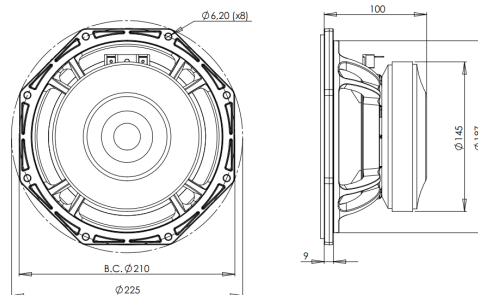

8FG64

8Ω

LF Drivers - 8.0 Inches

- 600 W continuous program power capacity
- 64 mm (2.5 in) copper voice coil
- 50 - 3000 Hz response
- 92 dB sensitivity
- Aluminium demodulating ring allows a very low distortion figure