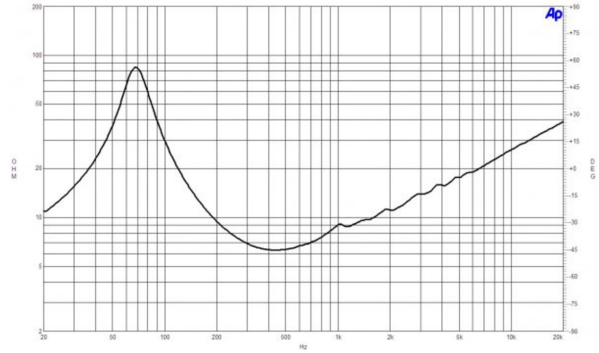

8MDN51

LF Drivers- 8.0 Inches

SPECIFICATIONS

Nominal Diameter	200 mm (8.0 in)
Nominal Impedance	8 Ω
Minimum Impedance	7.7 Ω
Nominal Power Handling¹	200 W
Continuous power handling²	400 W
Sensitivity (1W/1m)³	97.0 dB
Frequency Range	70 - 4000 Hz
Voice Coil Diameter	51 mm (2.0 in)
Winding Material	Aluminium
Former Material	Kapton
Winding Depth	16.0 mm (0.62 in)
Magnetic Gap Depth	8.0 mm (0.31 in)
Flux Density	1.45 T

DESIGN

Surround Shape	Double Roll
Cone Shape	Exponential
Magnet Material	Neodymium Ring
Spider	Single
Pole Design	T-Pole
Woofer Cone Treatment	WP Waterproof Front Side

PARAMETERS⁴

Resonance Frequency	70 Hz
Re	5.1 Ω
Qes	0.21
Qms	3.7
Qts	0.2
Vas	16.0 dm³ (0.6 ft³)
Sd	220.0 cm² (34.1 in²)
η_0	2.4 %
Xmax	$\pm$ 6.0 mm
Xvar	$\pm$ 6.0 mm
Mms	23.0 g
Bl	15.3 Txm
Le	0.8 mH
EBP	333 Hz

MOUNTING AND SHIPPING INFO

Overall Diameter	225 mm (8.8 in)
Bolt Circle Diameter	210 mm (8.3 in)
Baffle Cutout Diameter	187.0 mm (7.4 in)
Depth	95 mm (3.74 in)
Flange and Gasket Thickness	11 mm (0.4 in)
Air Volume Occupied by Driver	1.1 dm³ (0.04 ft³)
Net Weight	2.55 kg (5.6 lb)
Shipping Units	1
Shipping Weight	3.0 kg (6.61 lb)
Shipping Box	255x255x150 mm (10.04x10.04x5.91 in)

SERVICE KIT

Recone kit	RCK008MDN518

1. 2 hours test made with continuous pink noise signal within the range Fs-10Fs. Power calculated on rated minimum impedance. Loudspeaker in free air.
2. Power on Continuous Program is defined as 3 dB greater than the Nominal rating.
3. Applied RMS Voltage is set to 2.83 V for 8 ohms Nominal Impedance.
4. Thiele-Small parameters are measured after a high level 20 Hz sine wave preconditioning test.

B&C Speakers s.p.a.

Via Poggiomoro, 1 - Loc. Vallina, 50012 Bagno a Ripoli (FI) - ITALY - Tel. +39 055 65721 - Fax +39 055 6572312 - mail@bcspeakers.com