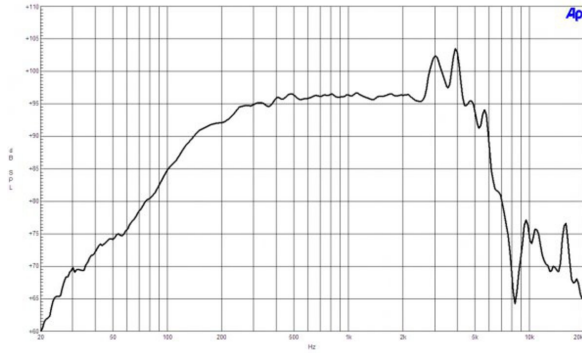

8MDN51

LF Drivers- 8.0 Inches

SPECIFICATIONS

Nominal Diameter	200 mm (8.0 in)
Nominal Impedance	8 Ω
Minimum Impedance	7.7 Ω
Nominal Power Handling¹	200 W
Continuous power handling²	400 W
Sensitivity (1W/1m)³	97.0 dB
Frequency Range	70 - 4000 Hz
Voice Coil Diameter	51 mm (2.0 in)
Winding Material	Aluminium
Former Material	Kapton
Winding Depth	16.0 mm (0.62 in)
Magnetic Gap Depth	8.0 mm (0.31 in)
Flux Density	1.45 T

DESIGN

Surround Shape	Double Roll
Cone Shape	Exponential
Magnet Material	Neodymium Ring
Spider	Single
Pole Design	T-Pole
Woofer Cone Treatment	WP Waterproof Front Side

PARAMETERS⁴

Resonance Frequency	70 Hz
Re	5.1 Ω
Qes	0.21
Qms	3.7
Qts	0.2
Vas	16.0 dm³ (0.6 ft³)
Sd	220.0 cm² (34.1 in²)
η_0	2.4 %
Xmax	$\pm$ 6.0 mm
Xvar	$\pm$ 6.0 mm
Mms	23.0 g
Bl	15.3 Txm
Le	0.8 mH
EBP	333 Hz

MOUNTING AND SHIPPING INFO

Overall Diameter	225 mm (8.8 in)
Bolt Circle Diameter	210 mm (8.3 in)
Baffle Cutout Diameter	187.0 mm (7.4 in)
Depth	95 mm (3.74 in)
Flange and Gasket Thickness	11 mm (0.4 in)
Air Volume Occupied by Driver	1.1 dm³ (0.04 ft³)
Net Weight	2.55 kg (5.6 lb)
Shipping Units	1
Shipping Weight	3.0 kg (6.61 lb)
Shipping Box	255x255x150 mm (10.04x10.04x5.91 in)

SERVICE KIT

Recone kit	RCK008MDN518

1. 2 hours test made with continuous pink noise signal within the range Fs-10Fs. Power calculated on rated minimum impedance. Loudspeaker in free air.
2. Power on Continuous Program is defined as 3 dB greater than the Nominal rating.
3. Applied RMS Voltage is set to 2.83 V for 8 ohms Nominal Impedance.
4. Thiele-Small parameters are measured after a high level 20 Hz sine wave preconditioning test.

B&C Speakers s.p.a.

Via Poggiomoro, 1 - Loc. Vallina, 50012 Bagno a Ripoli (FI) - ITALY - Tel. +39 055 65721 - Fax +39 055 6572312 - mail@bcspeakers.com