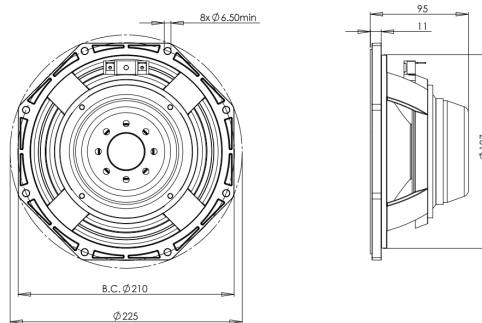

8MDN51

8Ω**LF Drivers - 8.0 Inches**

- 400 W continuous program power capacity
- 51 mm (2 in) aluminium voice coil
- 70 - 4000 Hz response
- 97 dB sensitivity
- Neodymium ring magnet assembly
- Ventilated voice coil gap for reduced power compression

8MDN51

LF Drivers- 8.0 Inches

SPECIFICATIONS

Nominal Diameter	200 mm (8.0 in)
Nominal Impedance	8 Ω
Minimum Impedance	7.7 Ω
Nominal Power Handling ¹	200 W
Continuous power handling ²	400 W
Sensitivity (1W/1m) ³	97.0 dB
Frequency Range	70 - 4000 Hz
Voice Coil Diameter	51 mm (2.0 in)
Winding Material	Aluminium
Former Material	Kapton
Winding Depth	16.0 mm (0.62 in)
Magnetic Gap Depth	8.0 mm (0.31 in)
Flux Density	1.45 T

DESIGN

Surround Shape	Double Roll
Cone Shape	Exponential
Magnet Material	Neodymium Ring
Spider	Single
Pole Design	T-Pole
Woofer Cone Treatment	WP Waterproof Front Side

PARAMETERS⁴

Resonance Frequency	70 Hz
Re	5.1 Ω
Qes	0.21
Qms	3.7
Qts	0.2
Vas	16.0 dm ³ (0.6 ft ³)
Sd	220.0 cm ² (34.1 in ²)
η_0	2.4 %
Xmax	\pm 6.0 mm
Xvar	\pm 6.0 mm
Mms	23.0 g
Bl	15.3 Txm
Le	0.8 mH
EBP	333 Hz

MOUNTING AND SHIPPING INFO

Overall Diameter	225 mm (8.8 in)
Bolt Circle Diameter	210 mm (8.3 in)
Baffle Cutout Diameter	187.0 mm (7.4 in)
Depth	95 mm (3.74 in)
Flange and Gasket Thickness	11 mm (0.4 in)
Air Volume Occupied by Driver	1.1 dm ³ (0.04 ft ³)
Net Weight	2.55 kg (5.6 lb)
Shipping Units	1
Shipping Weight	3.0 kg (6.61 lb)
Shipping Box	255x255x150 mm (10.04x10.04x5.91 in)