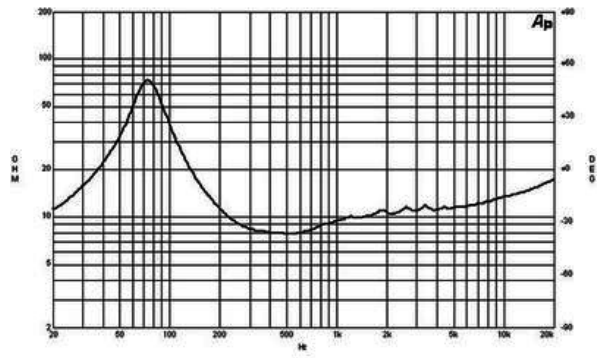

8NW51

LF Drivers- 8.0 Inches

SPECIFICATIONS

Nominal Diameter	200 mm (8.0 in)
Nominal Impedance	8 Ω
Minimum Impedance	7.7 Ω
Nominal Power Handling¹	200 W
Continuous Power Handling²	400 W
Sensitivity³	96.5 dB
Frequency Range	70 - 3000 Hz
Voice Coil Diameter	51 mm (2.0 in)
Winding Material	Copper
Former Material	Glass Fibre
Winding Depth	19.0 mm (0.73 in)
Magnetic Gap Depth	10.0 mm (0.4 in)
Flux Density	1.3 T

DESIGN

Surround Shape	Double Roll
Cone Shape	Exponential
Magnet Material	Neodymium Ring
Spider	Single
Pole Design	T-Pole
Woofer Cone Treatment	TWP Waterproof Both Sides

PARAMETERS⁴

Resonance Frequency	74 Hz
R_e	5.2 Ω
Q_{es}	0.19
Q_{ms}	2.7
Q_{ts}	0.17
V_{as}	11.0 dm³ (0.4 ft³)
S_d	220.0 cm² (34.1 in²)
η_o	2.4 %
X_{max}	6.0 mm
X_{var}	6.0 mm
M_{ms}	28.0 g
Bl	18.9 Txm
L_e	0.4 mH
EBP	389 Hz

MOUNTING AND SHIPPING INFO

Overall Diameter	225 mm (8.8 in)
Bolt Circle Diameter	210 mm (8.3 in)
Baffle Cutout Diameter	187.0 mm (7.4 in)
Depth	100 mm (4.0 in)
Flange and Gasket Thickness	11 mm (0.4 in)
Air Volume Occupied by Driver	1.1 dm³ (0.04 ft³)
Net Weight	3.0 kg (6.6 lb)
Shipping Units	1
Shipping Weight	3.45 kg (7.61 lb)
Shipping Box	255x255x150 mm (10.04x10.04x5.91 in)

SERVICE KIT

Recone kit	RCK008NW518

1. 2 hours test made with continuous pink noise signal within the range Fs-10Fs. Power calculated on rated minimum impedance. Loudspeaker in free air.
2. Power on Continuous Program is defined as 3 dB greater than the Nominal rating.
3. Applied RMS Voltage is set to 2.83 V for 8 ohms Nominal Impedance.
4. Thiele-Small parameters are measured after a high level 20 Hz sine wave preconditioning test.

B&C Speakers s.p.a.

Via Poggiomoro, 1 - Loc. Vallina, 50012 Bagno a Ripoli (FI) - ITALY - Tel. +39 055 65721 - Fax +39 055 6572312 - mail@bcspeakers.com