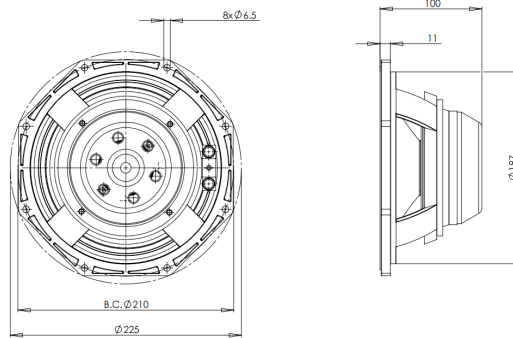

8NW51

8Ω

LF Drivers - 8.0 Inches