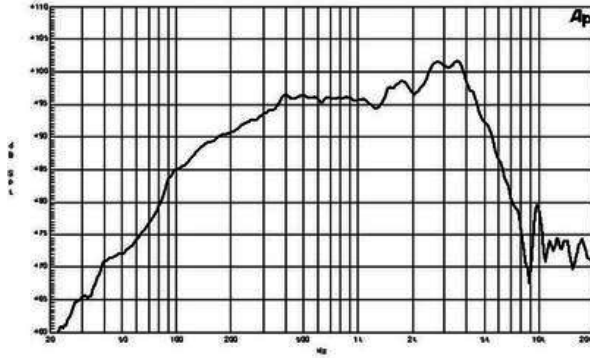

8NW51

LF Drivers- 8.0 Inches

SPECIFICATIONS

Nominal Diameter	200 mm (8.0 in)
Nominal Impedance	8 Ω
Minimum Impedance	7.7 Ω
Nominal Power Handling¹	200 W
Continuous Power Handling²	400 W
Sensitivity³	96.5 dB
Frequency Range	70 - 3000 Hz
Voice Coil Diameter	51 mm (2.0 in)
Winding Material	Copper
Former Material	Glass Fibre
Winding Depth	19.0 mm (0.73 in)
Magnetic Gap Depth	10.0 mm (0.4 in)
Flux Density	1.3 T

DESIGN

Surround Shape	Double Roll
Cone Shape	Exponential
Magnet Material	Neodymium Ring
Spider	Single
Pole Design	T-Pole
Woofer Cone Treatment	TWP Waterproof Both Sides

PARAMETERS⁴

Resonance Frequency	74 Hz
R_e	5.2 Ω
Q_{es}	0.19
Q_{ms}	2.7
Q_{ts}	0.17
V_{as}	11.0 dm³ (0.4 ft³)
S_d	220.0 cm² (34.1 in²)
η_o	2.4 %
X_{max}	6.0 mm
X_{var}	6.0 mm
M_{ms}	28.0 g
Bl	18.9 Txm
L_e	0.4 mH
EBP	389 Hz

MOUNTING AND SHIPPING INFO

Overall Diameter	225 mm (8.8 in)
Bolt Circle Diameter	210 mm (8.3 in)
Baffle Cutout Diameter	187.0 mm (7.4 in)
Depth	100 mm (4.0 in)
Flange and Gasket Thickness	11 mm (0.4 in)
Air Volume Occupied by Driver	1.1 dm³ (0.04 ft³)
Net Weight	3.0 kg (6.6 lb)
Shipping Units	1
Shipping Weight	3.45 kg (7.61 lb)
Shipping Box	255x255x150 mm (10.04x10.04x5.91 in)

SERVICE KIT

Recone kit	RCK008NW518

1. 2 hours test made with continuous pink noise signal within the range Fs-10Fs. Power calculated on rated minimum impedance. Loudspeaker in free air.
2. Power on Continuous Program is defined as 3 dB greater than the Nominal rating.
3. Applied RMS Voltage is set to 2.83 V for 8 ohms Nominal Impedance.
4. Thiele-Small parameters are measured after a high level 20 Hz sine wave preconditioning test.

B&C Speakers s.p.a.

Via Poggiomoro, 1 - Loc. Vallina, 50012 Bagno a Ripoli (FI) - ITALY - Tel. +39 055 65721 - Fax +39 055 6572312 - mail@bcspeakers.com