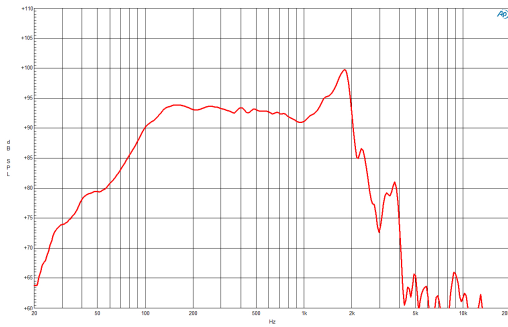

- 2000 W continuous program power capacity
- 100 mm (4 in) copper voice coil
- 35 - 1500 Hz response
- 95 dB sensitivity
- FEA optimized Neodymium magnet assembly
- Double silicone spider with optimized compliance
- Ventilated voice coil gap for reduced power compression

### SPECIFICATIONS

Nominal Diameter	380 mm (15 in)
Nominal Impedance	4 Ω
Minimum Impedance	4.7 Ω
Nominal Power Handling	1000 W 2 hours test made with continuous pink noise signal within the range Fs-10Fs. Power calculated on rated minimum impedance. Loudspeaker in free air.
Continuous Power Handling	2000 W Power on Continuous Program is defined as 3 dB greater than the Nominal rating.
Sensitivity	95 dB Applied RMS Voltage is set to 2V for 4 ohms Nominal Impedance.
Frequency Range	35 Hz - 1500 Hz
Voice Coil Diameter	100 mm (4 in)
Winding Material	Copper
Former Material	Glass Fibre
Winding Depth	25 mm (1 in)
Magnetic Gap Depth	12 mm (0.5 in)
Flux Density	1.2 T
Woofer Cone Treatment	TWP Waterproof Both Sides

### PARAMETERS

Thiele-Small parameters are measured after a high level 20 Hz sine wave preconditioning test.

Fs	34 Hz
Re	3.7 Ω
Qes	0.23
Qms	5.41
Qts	0.23
Vas	126.1 dm <sup>3</sup> (4.45 ft <sup>3</sup> )
Sd	855 cm <sup>2</sup> (132.5 in <sup>2</sup> )
η0	2 %
Xmax	9 mm
Xvar	11 mm
Mms	180 g
Bl	24.54 Tm
Le	1.74 mH
EBP	148 Hz