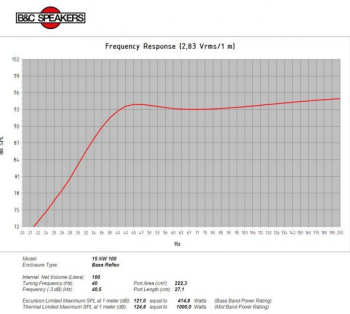

- 2000 W continuous program power capacity
- 100 mm (4 in) copper voice coil
- 35 - 1500 Hz response
- 95 dB sensitivity
- FEA optimized Neodymium magnet assembly
- Double silicone spider with optimized compliance
- Ventilated voice coil gap for reduced power compression

### SPECIFICATIONS

Nominal Diameter	380 mm (15 in)
Nominal Impedance	4 Ω
Minimum Impedance	4.7 Ω
Nominal Power Handling	1000 W 2 hours test made with continuous pink noise signal within the range Fs-10Fs. Power calculated on rated minimum impedance. Loudspeaker in free air.
Continuous Power Handling	2000 W Power on Continuous Program is defined as 3 dB greater than the Nominal rating.
Sensitivity	95 dB Applied RMS Voltage is set to 2V for 4 ohms Nominal Impedance.
Frequency Range	35 Hz - 1500 Hz
Voice Coil Diameter	100 mm (4 in)
Winding Material	Copper
Former Material	Glass Fibre
Winding Depth	25 mm (1 in)
Magnetic Gap Depth	12 mm (0.5 in)
Flux Density	1.2 T
Woofer Cone Treatment	TWP Waterproof Both Sides

### PARAMETERS

Thiele-Small parameters are measured after a high level 20 Hz sine wave preconditioning test.

Fs	34 Hz
Re	3.7 Ω
Qes	0.23
Qms	5.41
Qts	0.23
Vas	126.1 dm <sup>3</sup> (4.45 ft <sup>3</sup> )
Sd	855 cm <sup>2</sup> (132.5 in <sup>2</sup> )
η0	2 %
Xmax	9 mm
Xvar	11 mm
Mms	180 g
Bl	24.54 Tm
Le	1.74 mH
EBP	148 Hz