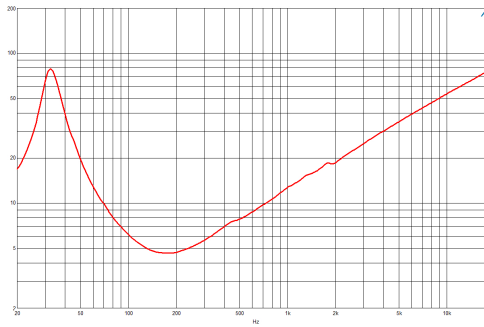

- 2000 W continuous program power capacity
- 100 mm (4 in) copper voice coil
- 35 - 1500 Hz response
- 95 dB sensitivity
- FEA optimized Neodymium magnet assembly
- Double silicone spider with optimized compliance
- Ventilated voice coil gap for reduced power compression

### SPECIFICATIONS

Nominal Diameter	380 mm (15 in)
Nominal Impedance	4 Ω
Minimum Impedance	4.7 Ω
Nominal Power Handling	1000 W 2 hours test made with continuous pink noise signal within the range Fs-10Fs. Power calculated on rated minimum impedance. Loudspeaker in free air.
Continuous Power Handling	2000 W Power on Continuous Program is defined as 3 dB greater than the Nominal rating.
Sensitivity	95 dB Applied RMS Voltage is set to 2V for 4 ohms Nominal Impedance.
Frequency Range	35 Hz - 1500 Hz
Voice Coil Diameter	100 mm (4 in)
Winding Material	Copper
Former Material	Glass Fibre
Winding Depth	25 mm (1 in)
Magnetic Gap Depth	12 mm (0.5 in)
Flux Density	1.2 T
Woofer Cone Treatment	TWP Waterproof Both Sides

### PARAMETERS

Thiele-Small parameters are measured after a high level 20 Hz sine wave preconditioning test.

Fs	34 Hz
Re	3.7 Ω
Qes	0.23
Qms	5.41
Qts	0.23
Vas	126.1 dm <sup>3</sup> (4.45 ft <sup>3</sup> )
Sd	855 cm <sup>2</sup> (132.5 in <sup>2</sup> )
η0	2 %
Xmax	9 mm
Xvar	11 mm
Mms	180 g
Bl	24.54 Tm
Le	1.74 mH
EBP	148 Hz