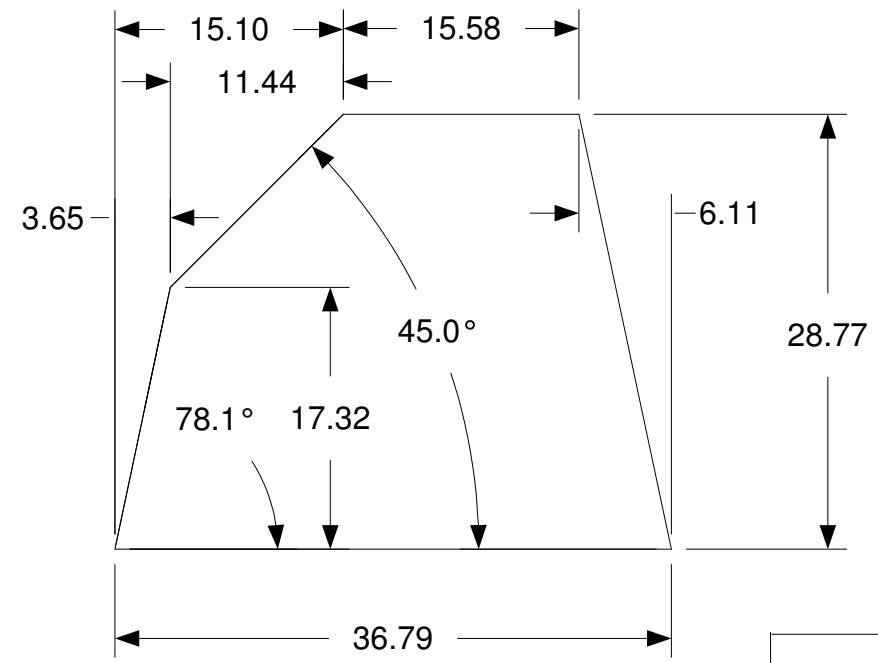

F121A

Full Range Enclosure

B&C Component Options

12" Woofer – 12PLB76 8 ohm

1" Neodymium High Frequency Driver – DE400TN 8 ohm

90°x60° 1" Exit Horn – ME20

www.bcspeakers.com

F121A & F121AN

Material 15mm Birch Plywood

8192 Samples in 34.1 s, Frequency Res = 2.9 Hz, Time Res = 349.15 ms (394.54 feet)

Z--f121an.imp

8192 Samples, Frequency Res = 18.3 Hz