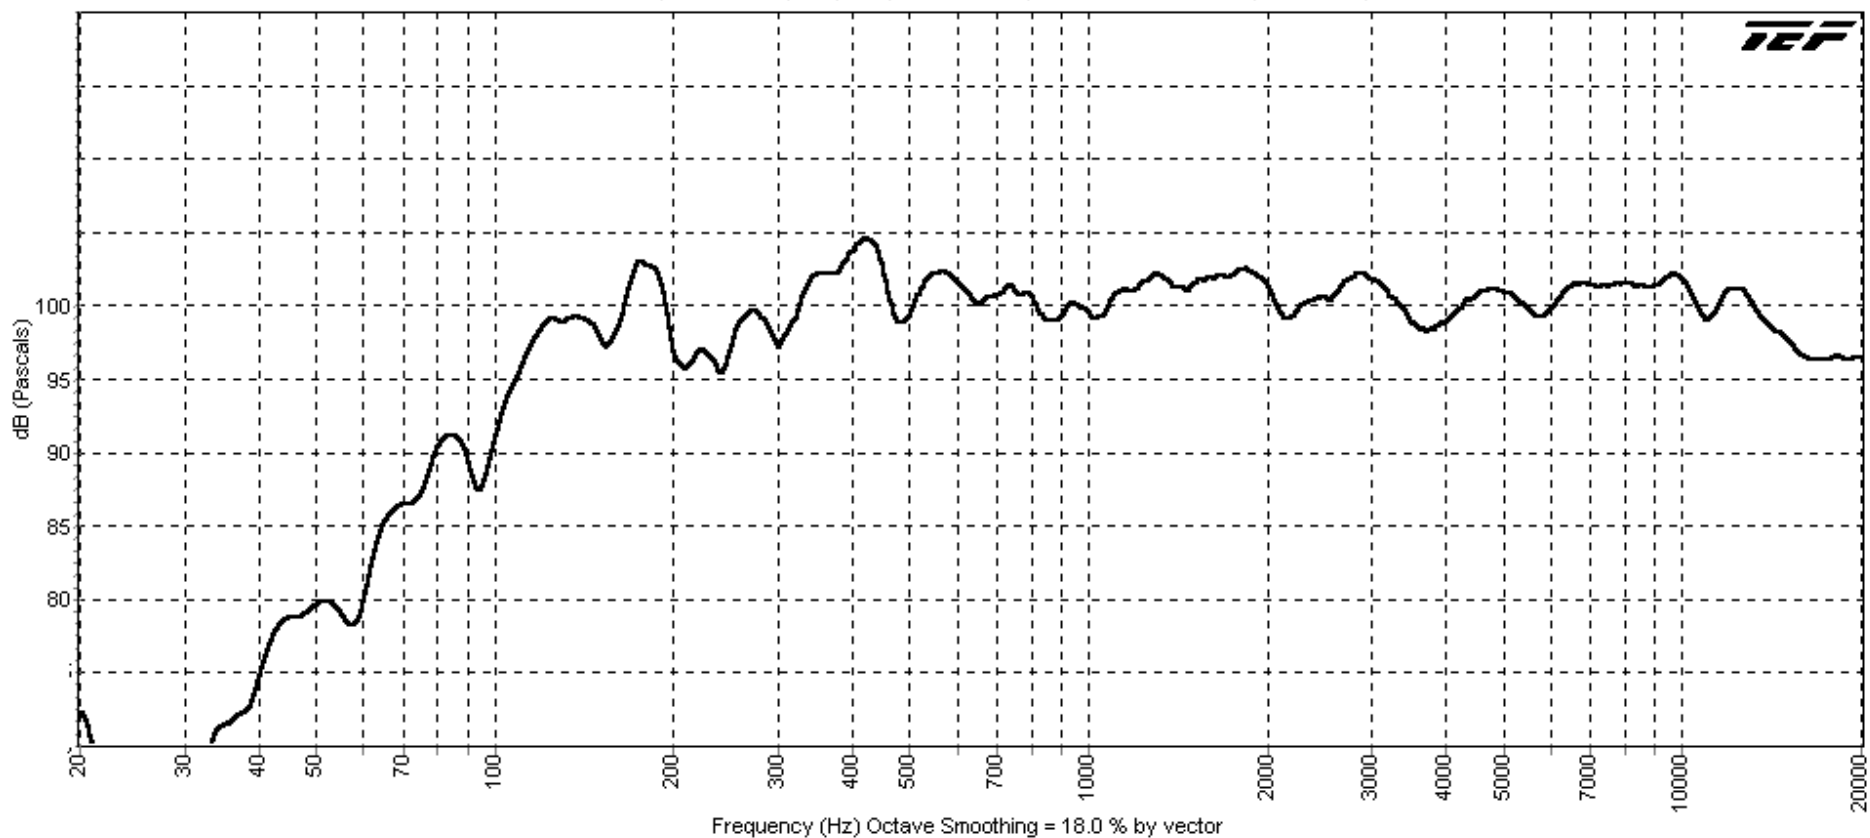

F121A

Full Range Enclosure

B&C Component Options

12" Woofer – 12PLB76 8 ohm

1" Neodymium High Frequency Driver – DE400TN 8 ohm

90°x60° 1" Exit Horn – ME20

www.bcspeakers.com

F121A & F121AN

Material 15mm Birch Plywood

8192 Samples in 34.1 s, Frequency Res = 2.9 Hz, Time Res = 349.15 ms (394.54 feet)

Z--f121an.imp

8192 Samples, Frequency Res = 18.3 Hz