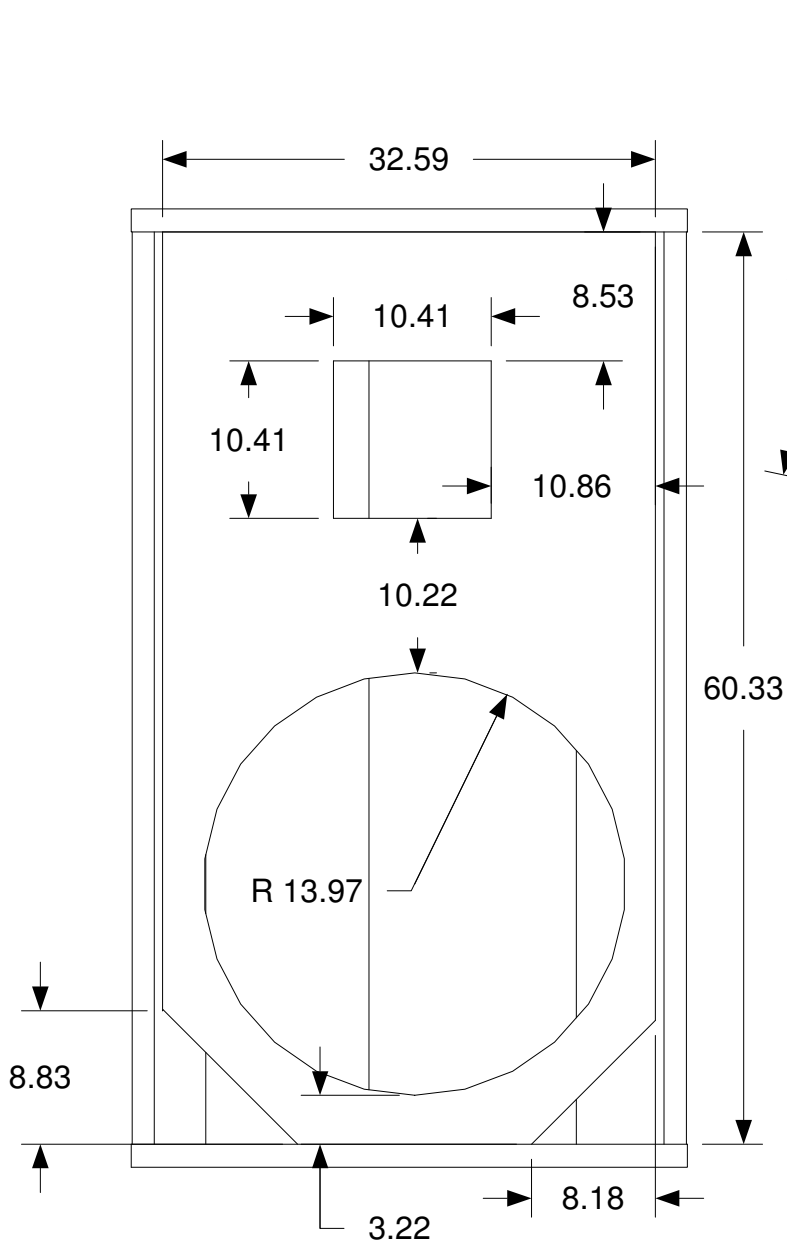

F121A

Full Range Enclosure

B&C Component Options

12" Woofer – 12PLB76 8 ohm

1" Neodymium High Frequency Driver – DE400TN 8 ohm

90°x60° 1" Exit Horn – ME20

www.bcspeakers.com

F121A & F121AN

Material 15mm Birch Plywood

8192 Samples in 34.1 s, Frequency Res = 2.9 Hz, Time Res = 349.15 ms (394.54 feet)

Z--f121an.imp

8192 Samples, Frequency Res = 18.3 Hz