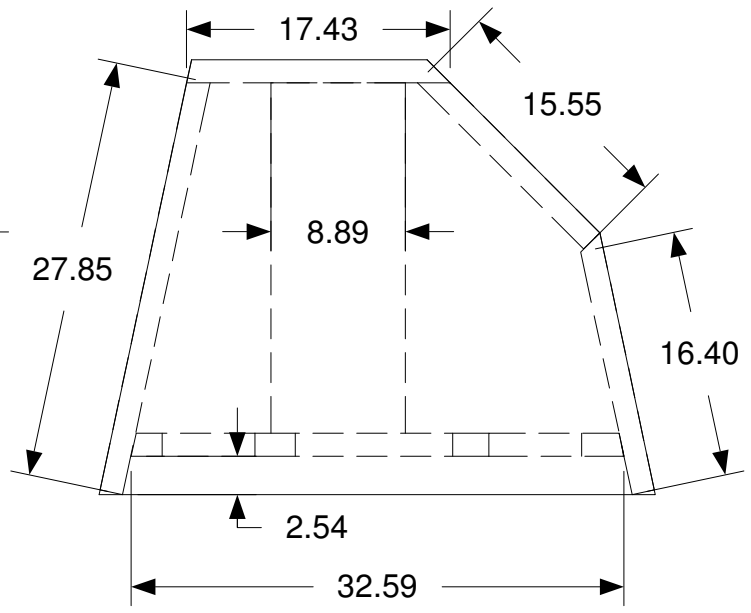

F121A

Full Range Enclosure

B&C Component Options

12" Woofer – 12PLB76 8 ohm

1" Neodymium High Frequency Driver – DE400TN 8 ohm

90°x60° 1" Exit Horn – ME20

www.bcspeakers.com

F121A & F121AN

Material 15mm Birch Plywood

8192 Samples in 34.1 s, Frequency Res = 2.9 Hz, Time Res = 349.15 ms (394.54 feet)

Z--f121an.imp

8192 Samples, Frequency Res = 18.3 Hz