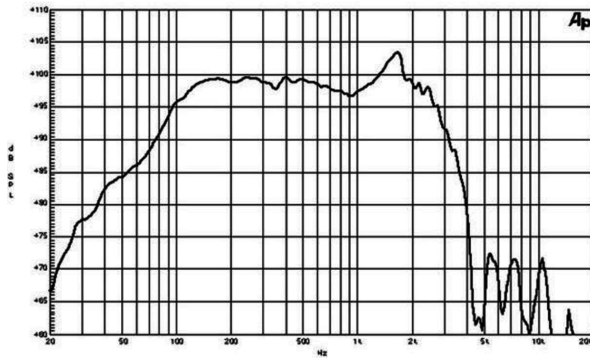

18PS76

8Ω**LF Drivers** - 18.0 Inches

- 1200 W continuous program power capacity
- 76 mm (3 in) copper voice coil
- 40 - 2000 Hz response
- 99 dB sensitivity
- Double silicone spider with optimized compliance

18PS76

LF Drivers- 18.0 Inches

SPECIFICATIONS

Nominal Diameter	460 mm (18.0 in)
Nominal Impedance	8 Ω
Minimum Impedance	6.5 Ω
Nominal Power Handling ¹	600 W
Continuous power handling ²	1200 W
Sensitivity (1W/1m) ³	99.0 dB
Frequency Range	40 - 2000 Hz
Voice Coil Diameter	76 mm (3.0 in)
Winding Material	Copper
Former Material	Glass Fibre
Winding Depth	24.0 mm (0.92 in)
Magnetic Gap Depth	11.0 mm (0.4 in)
Flux Density	1.25 T

PARAMETERS⁴

Resonance Frequency	39 Hz
Re	5.0 Ω
Qes	0.29
Qms	6.1
Qts	0.27
Vas	207.0 dm ³ (7.2 ft ³)
Sd	1210.0 cm ² (187.6 in ²)
η_0	4.0 %
Xmax	\pm 7.0 mm
Xvar	\pm 8.0 mm
Mms	149.0 g
Bl	25.8 Txm
Le	1.9 mH
EBP	134 Hz

SERVICE KIT

Recone kit	RCK18PS768
------------	------------

- 2 hours test made with continuous pink noise signal within the range Fs-10Fs. Power calculated on rated minimum impedance. Loudspeaker in free air.
- Power on Continuous Program is defined as 3 dB greater than the Nominal rating.
- Applied RMS Voltage is set to 2.83 V for 8 ohms Nominal Impedance.
- Thiele-Small parameters are measured after a high level 20 Hz sine wave preconditioning test.