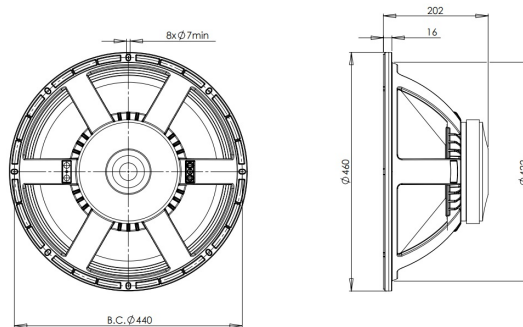

18PS76

8Ω**LF Drivers** - 18.0 Inches

- 1200 W continuous program power capacity
- 76 mm (3 in) copper voice coil
- 40 - 2000 Hz response
- 99 dB sensitivity
- Double silicone spider with optimized compliance

18PS76

LF Drivers- 18.0 Inches

SPECIFICATIONS

Nominal Diameter	460 mm (18.0 in)
Nominal Impedance	8 Ω
Minimum Impedance	6.5 Ω
Nominal Power Handling ¹	600 W
Continuous power handling ²	1200 W
Sensitivity (1W/1m) ³	99.0 dB
Frequency Range	40 - 2000 Hz
Voice Coil Diameter	76 mm (3.0 in)
Winding Material	Copper
Former Material	Glass Fibre
Winding Depth	24.0 mm (0.92 in)
Magnetic Gap Depth	11.0 mm (0.4 in)
Flux Density	1.25 T

DESIGN

Surround Shape	Triple Roll
Cone Shape	Exponential
Magnet Material	Ferrite
Spider	Double Silicone
Pole Design	Straight Pole
Woofer Cone Treatment	TWP Waterproof Both Sides
Recommended Enclosure	150.0 dm ³ (5.3 ft ³)
Recommended Tuning	45 Hz

MOUNTING AND SHIPPING INFO

Overall Diameter	460 mm (18.0 in)
Bolt Circle Diameter	440 mm (17.3 in)
Baffle Cutout Diameter	422.0 mm (16.6 in)
Depth	202 mm (7.95 in)
Flange and Gasket Thickness	16 mm (0.62 in)
Air Volume Occupied by Driver	9.0 dm ³ (0.32 ft ³)
Net Weight	10.7 kg (23.5 lb)
Shipping Units	1
Shipping Weight	12.4 kg (27.34 lb)
Shipping Box	500x495x275 mm (19.69x19.49x10.83 in)