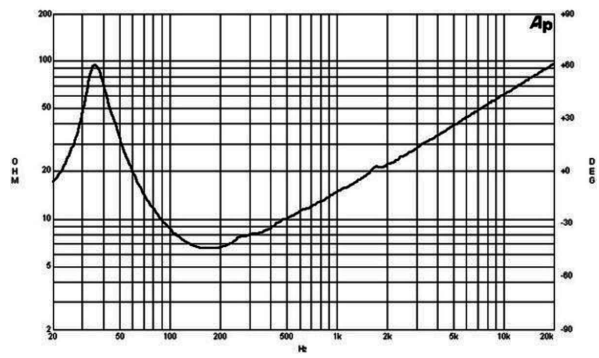

18PS76

8Ω**LF Drivers** - 18.0 Inches

- 1200 W continuous program power capacity
- 76 mm (3 in) copper voice coil
- 40 - 2000 Hz response
- 99 dB sensitivity
- Double silicone spider with optimized compliance

18PS76

LF Drivers- 18.0 Inches

SPECIFICATIONS

Nominal Diameter	460 mm (18.0 in)
Nominal Impedance	8 Ω
Minimum Impedance	6.5 Ω
Nominal Power Handling ¹	600 W
Continuous power handling ²	1200 W
Sensitivity (1W/1m) ³	99.0 dB
Frequency Range	40 - 2000 Hz
Voice Coil Diameter	76 mm (3.0 in)
Winding Material	Copper
Former Material	Glass Fibre
Winding Depth	24.0 mm (0.92 in)
Magnetic Gap Depth	11.0 mm (0.4 in)
Flux Density	1.25 T

PARAMETERS⁴

Resonance Frequency	39 Hz
Re	5.0 Ω
Qes	0.29
Qms	6.1
Qts	0.27
Vas	207.0 dm ³ (7.2 ft ³)
Sd	1210.0 cm ² (187.6 in ²)
η_0	4.0 %
Xmax	\pm 7.0 mm
Xvar	\pm 8.0 mm
Mms	149.0 g
Bl	25.8 Txm
Le	1.9 mH
EBP	134 Hz