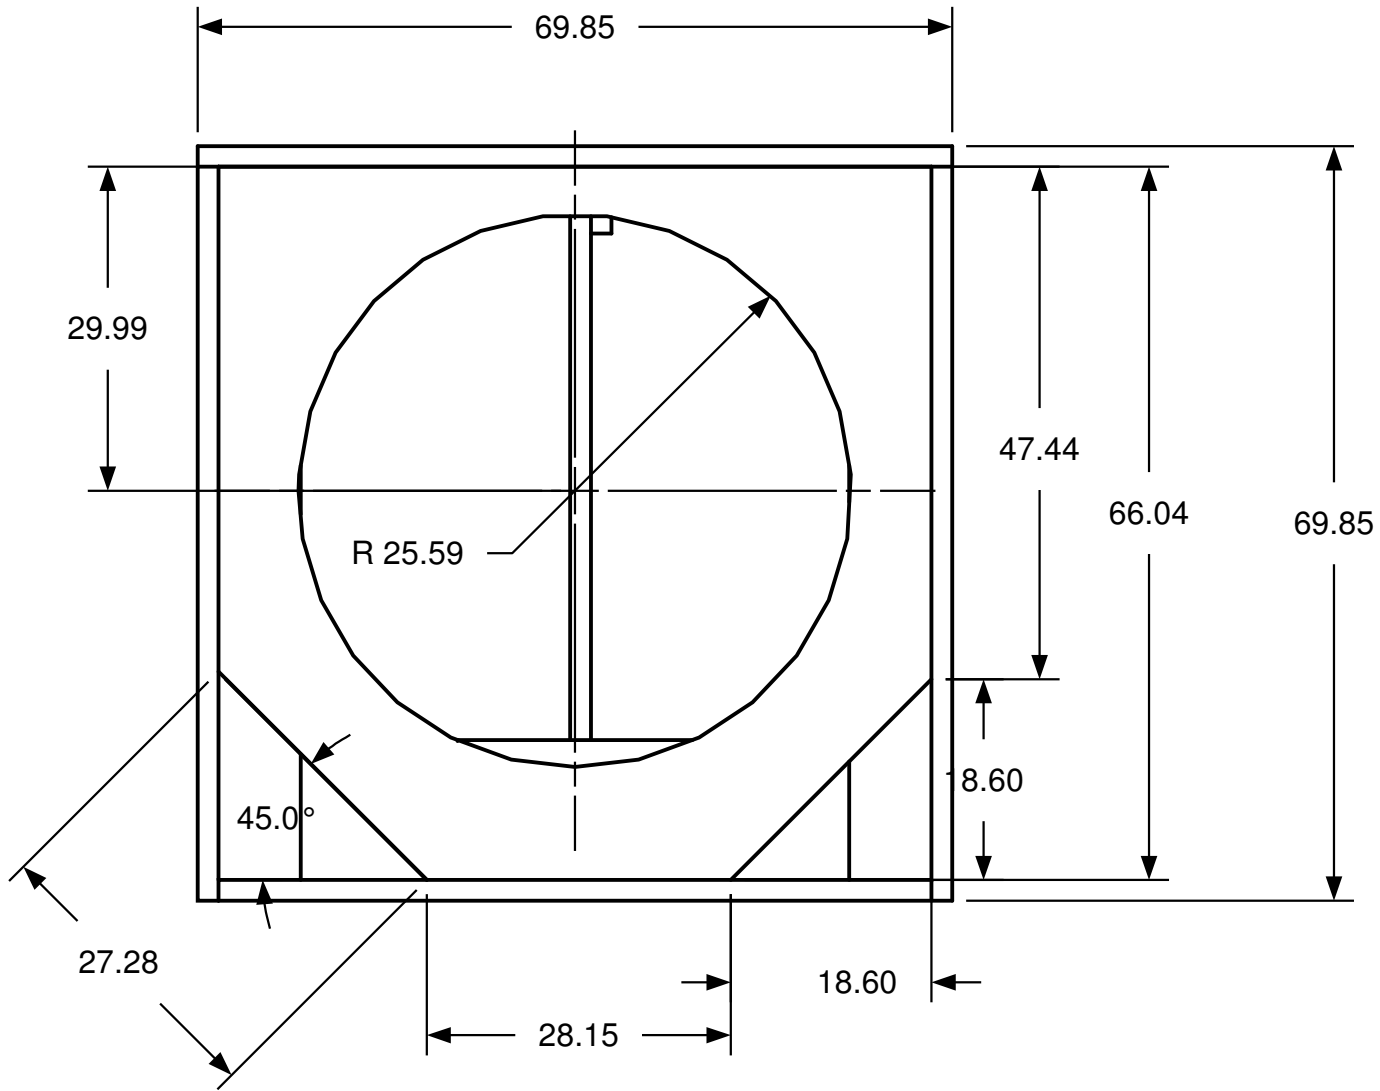

S21AN

B&C Component Options
21SW115 8 ohm

www.bcspeakers.com

S21AN

Material 18mm Birch Plywood

SPL 21sw115 out
12/9/09 2:40:22 AM out
2v

Z--- 21sw115 out
out 12/9/09 3:06:10 AM
2v
Cursor = 6.9 dB at 25.8 Hz (degs)

S21AN interior parts

Material 18mm Birch Plywood

S21AN SIDE VIEW

Material 18mm Birch Plywood

S21AN Baffle
Material 18mm Birch Plywood