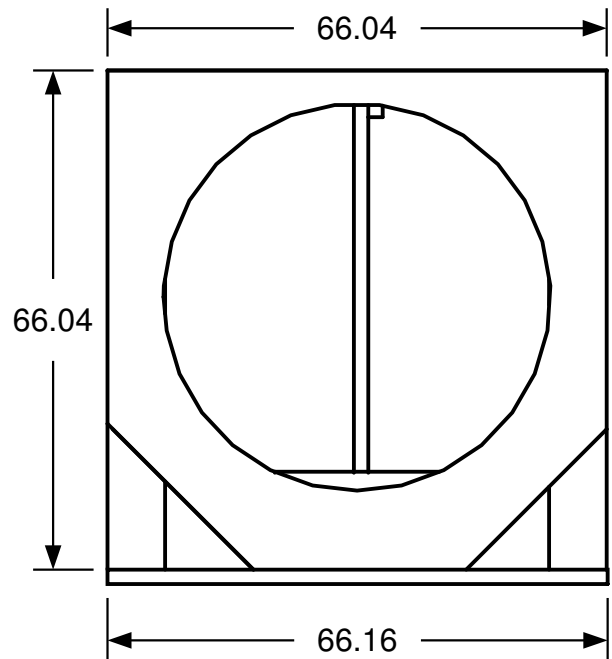

S21AN

B&C Component Options
21SW115 8 ohm

www.bcspeakers.com

S21AN

Material 18mm Birch Plywood

SPL 21sw115 out
12/9/09 2:40:22 AM out
2v

Z--- 21sw115 out
out 12/9/09 3:06:10 AM
2v
Cursor = 6.9 dB at 25.8 Hz (degs)

S21AN interior parts

Material 18mm Birch Plywood

S21AN SIDE VIEW

Material 18mm Birch Plywood

S21AN Baffle
Material 18mm Birch Plywood