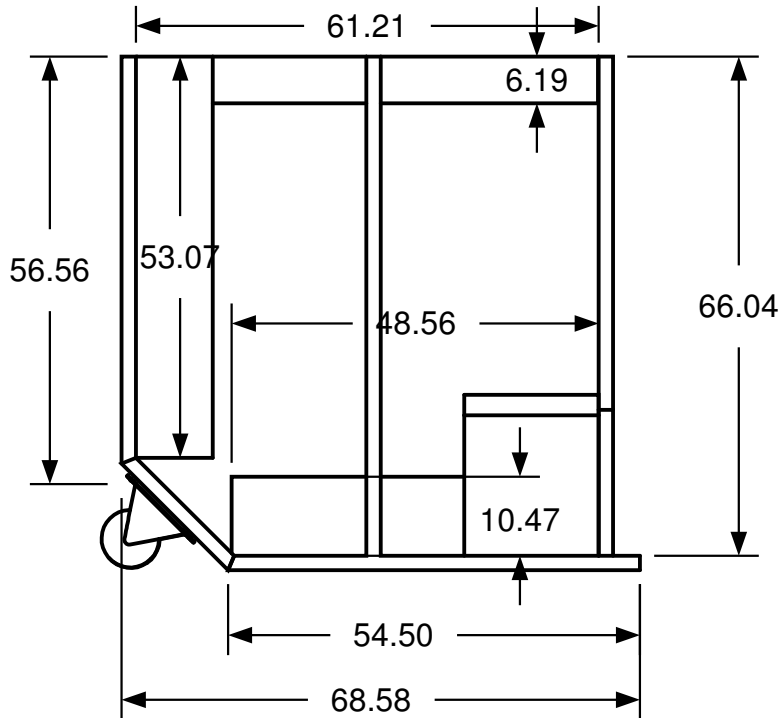

S21AN

B&C Component Options
21SW115 8 ohm

www.bcspeakers.com

S21AN

Material 18mm Birch Plywood

SPL 21sw115 out
12/9/09 2:40:22 AM out
2v

Z--- 21sw115 out
out 12/9/09 3:06:10 AM
2v
Cursor = 6.9 dB at 25.8 Hz (degs)

S21AN interior parts

Material 18mm Birch Plywood

S21AN SIDE VIEW

Material 18mm Birch Plywood

S21AN Baffle
Material 18mm Birch Plywood