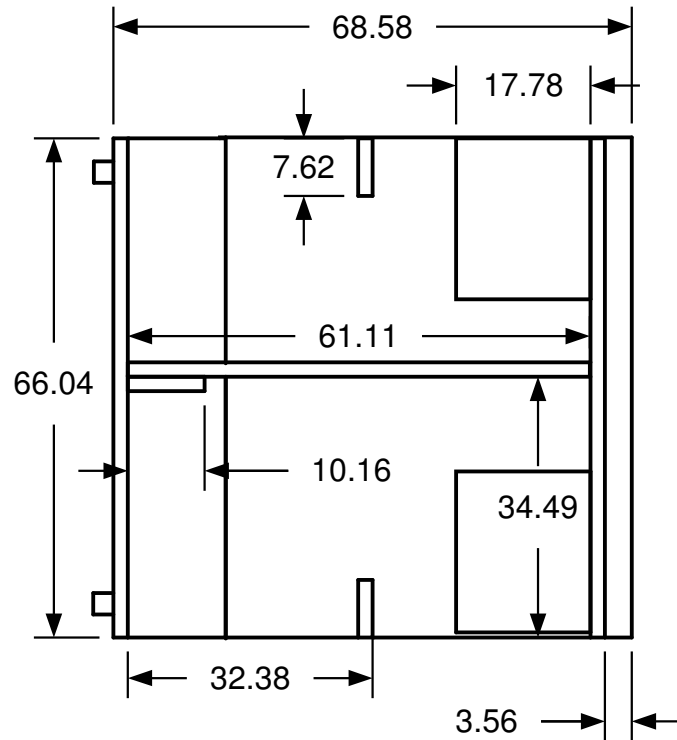

S21AN

B&C Component Options
21SW115 8 ohm

www.bcspeakers.com

S21AN

Material 18mm Birch Plywood

SPL 21sw115 out
12/9/09 2:40:22 AM out
2v

Z--- 21sw115 out
out 12/9/09 3:06:10 AM
2v
Cursor = 6.9 dB at 25.8 Hz (degs)

S21AN interior parts

Material 18mm Birch Plywood

S21AN SIDE VIEW

Material 18mm Birch Plywood

S21AN Baffle
Material 18mm Birch Plywood