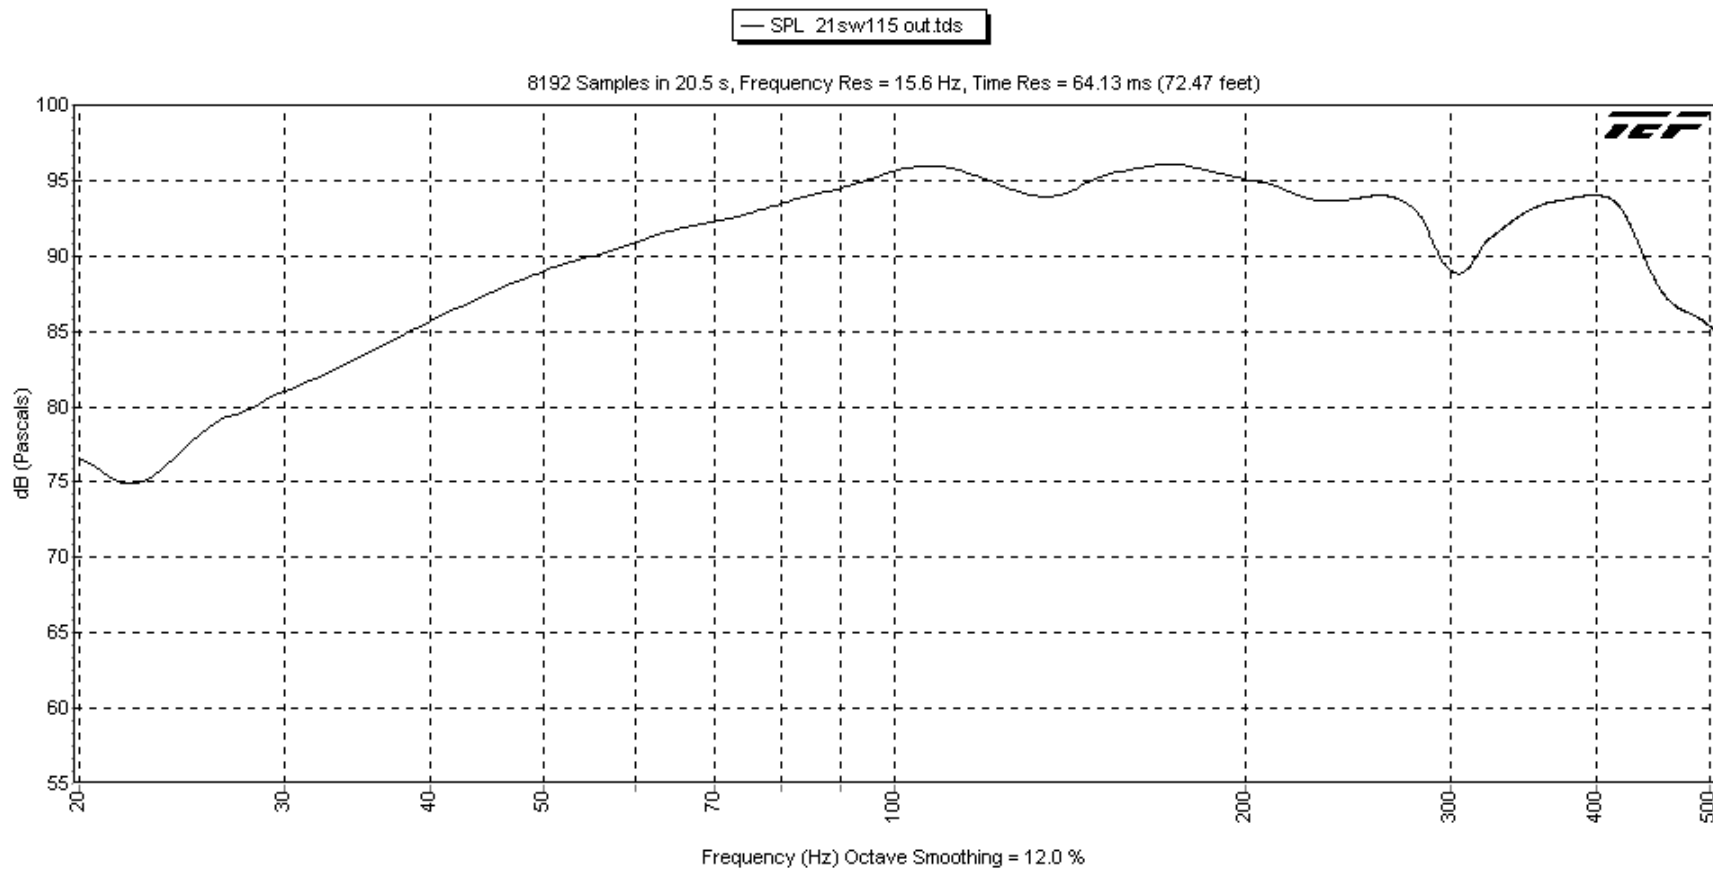

S21AN

B&C Component Options
21SW115 8 ohm

www.bcspeakers.com

S21AN

Material 18mm Birch Plywood

SPL 21sw115 out
12/9/09 2:40:22 AM out
2v

Z--- 21sw115 out
out 12/9/09 3:06:10 AM
2v
Cursor = 6.9 dB at 25.8 Hz (degs)