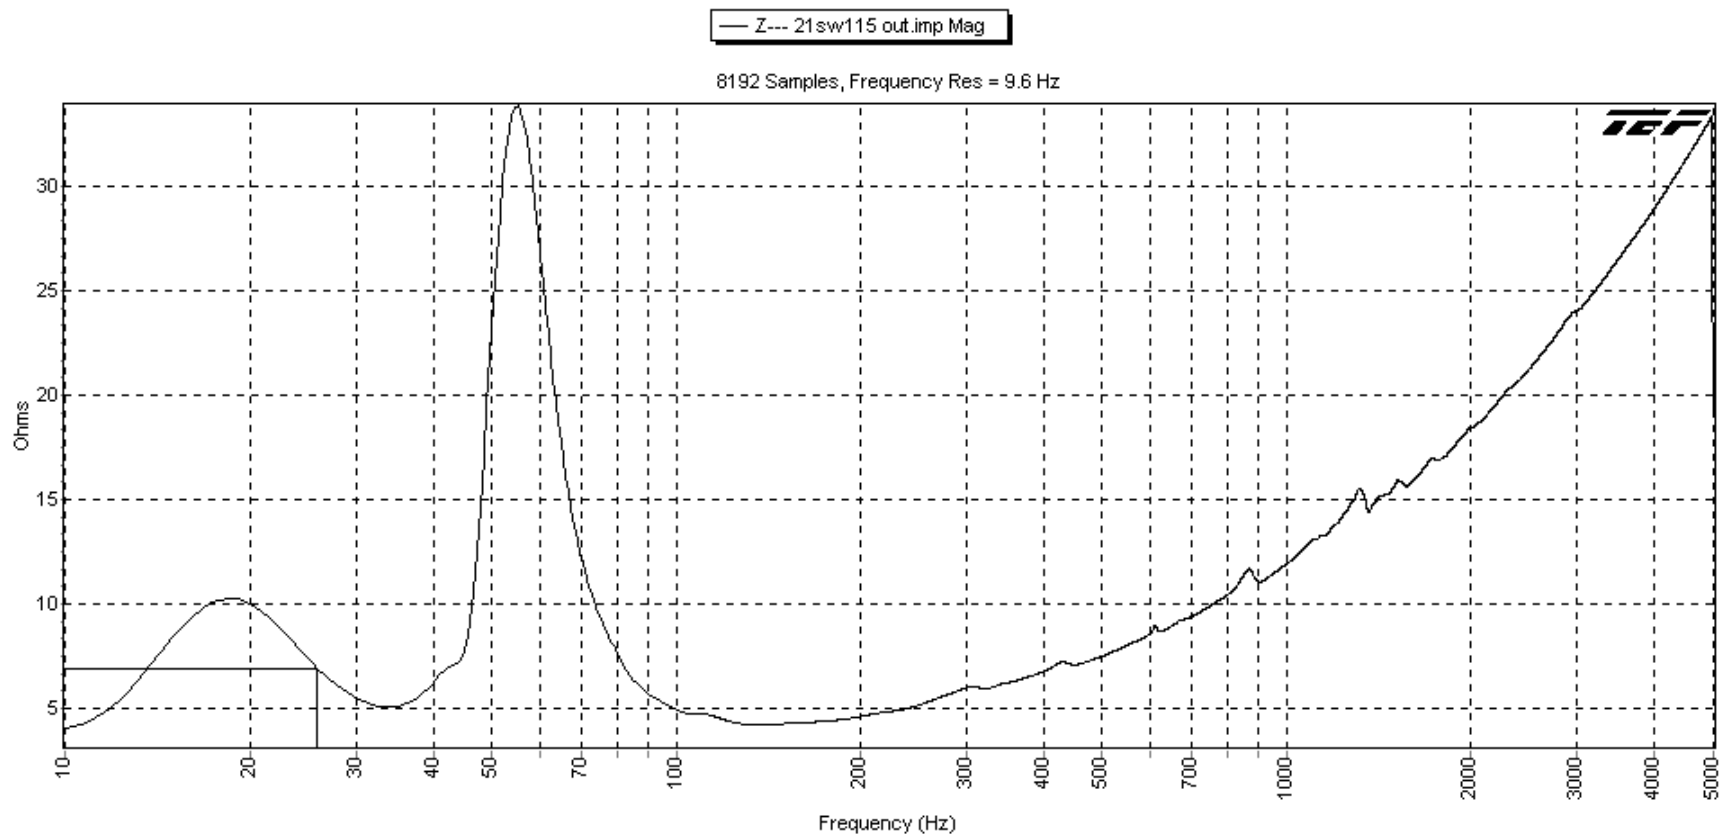

S21AN

B&C Component Options
21SW115 8 ohm

www.bcspeakers.com

S21AN

Material 18mm Birch Plywood

SPL 21sw115 out
12/9/09 2:40:22 AM out
2v

Z--- 21sw115 out
out 12/9/09 3:06:10 AM
2v
Cursor = 6.9 dB at 25.8 Hz (degs)