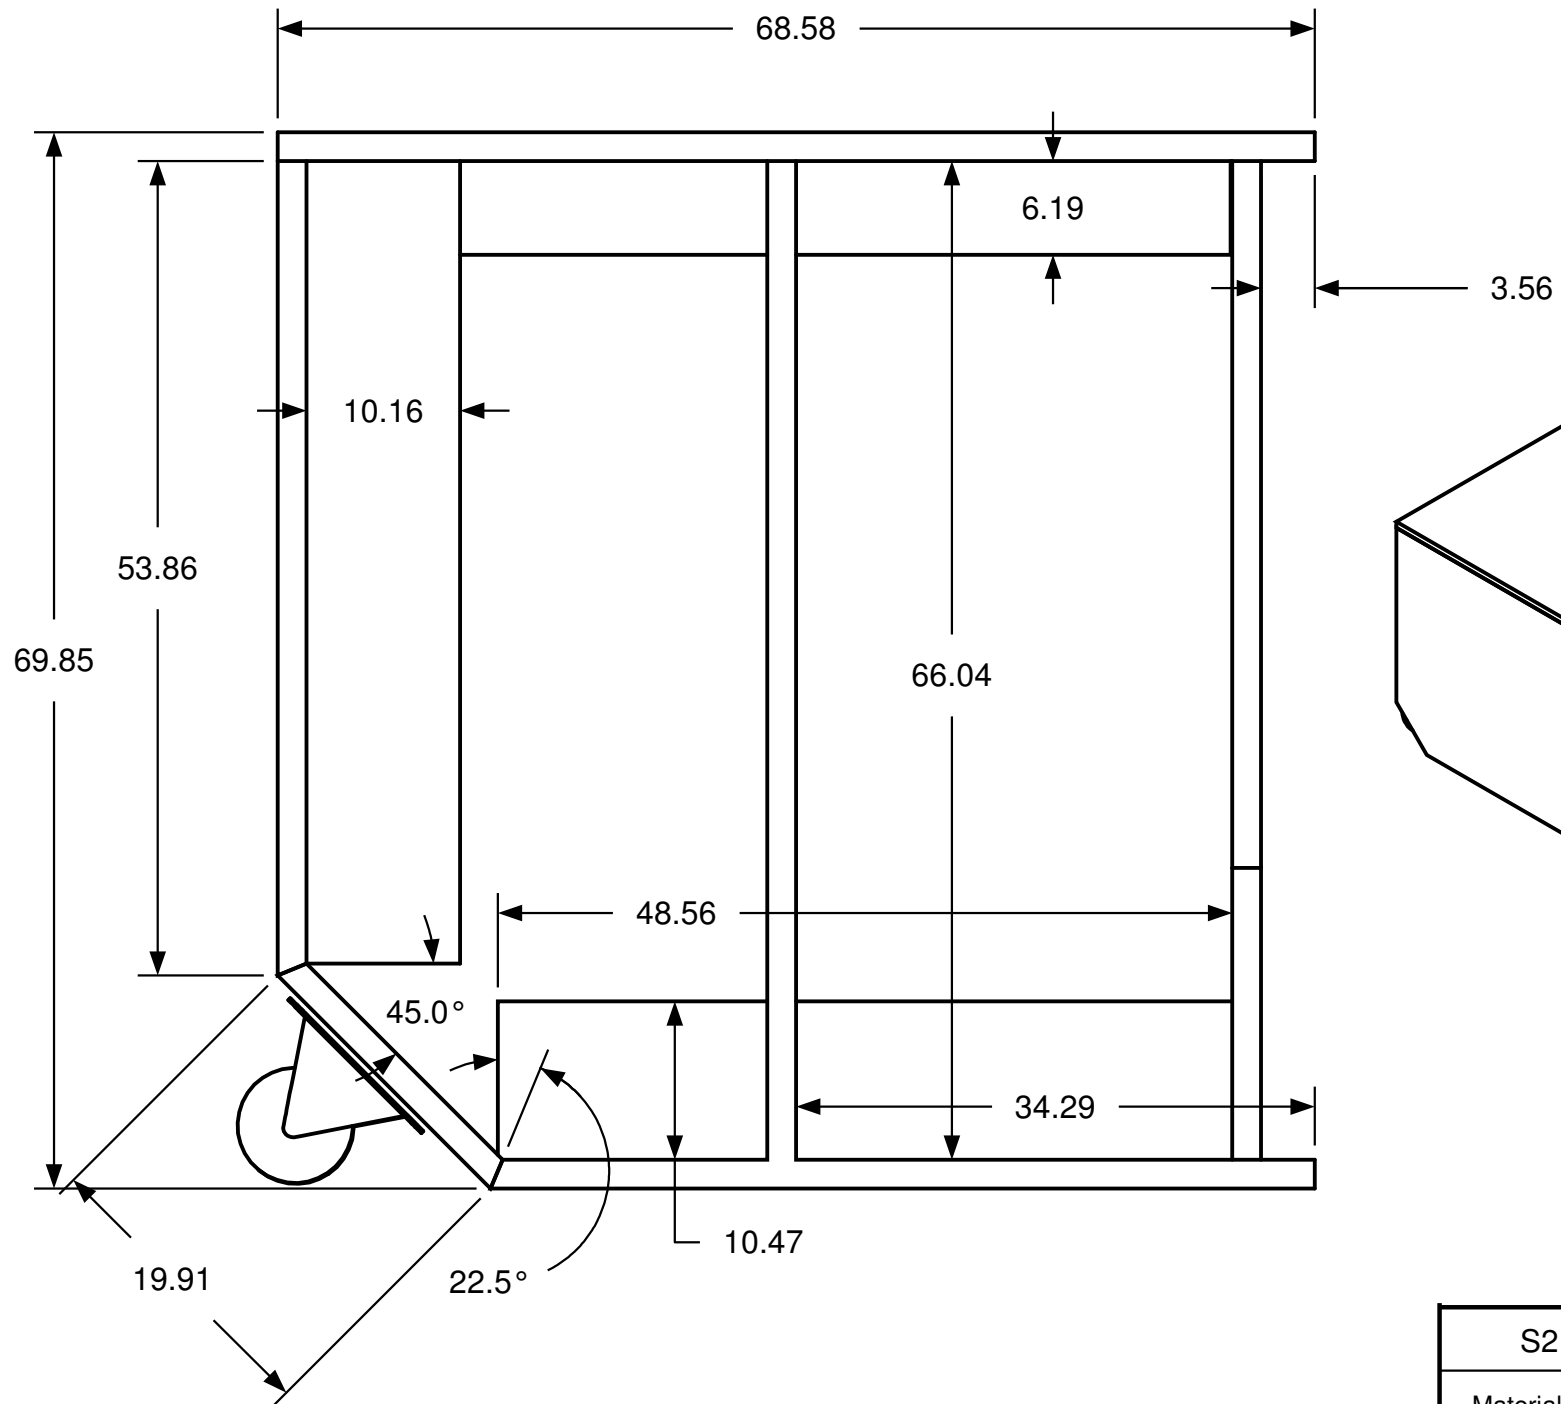

S21AN

B&C Component Options
21SW115 8 ohm

www.bcspeakers.com

S21AN

Material 18mm Birch Plywood

SPL 21sw115 out
12/9/09 2:40:22 AM out
2v

Z--- 21sw115 out
out 12/9/09 3:06:10 AM
2v
Cursor = 6.9 dB at 25.8 Hz (degs)

S21AN interior parts

Material 18mm Birch Plywood

S21AN SIDE VIEW

Material 18mm Birch Plywood

S21AN Baffle
Material 18mm Birch Plywood